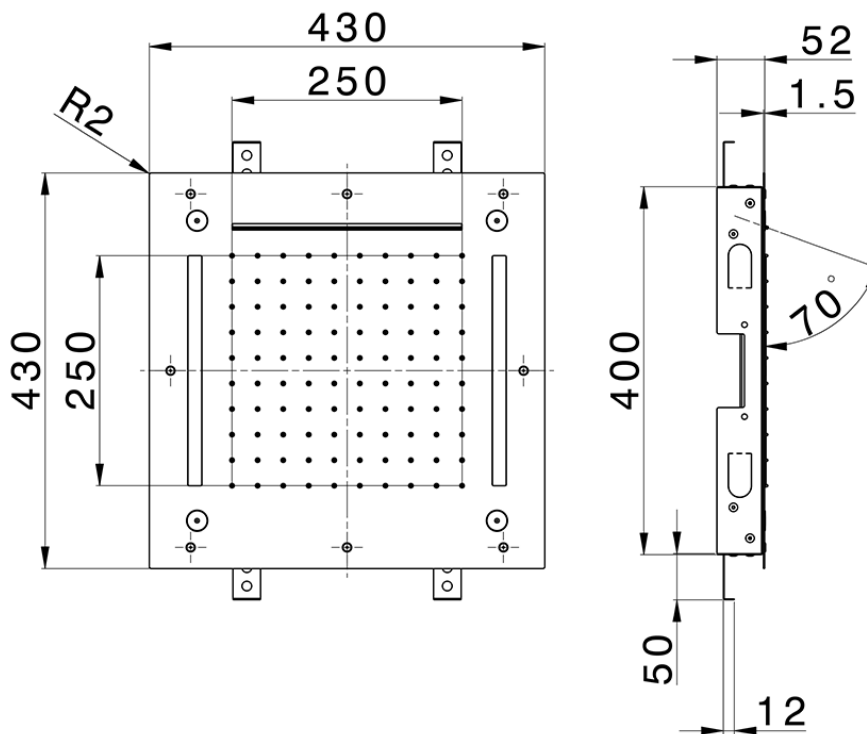

430x430 mm Chromotherapy Ceiling showerhead WELLNESS_ZS0C0065

ZS0C0065

<https://en.cisal.it/430x430-mm-chromotherapy-ceiling-showerhead-wellness-zs0c0065>

2026-04-26