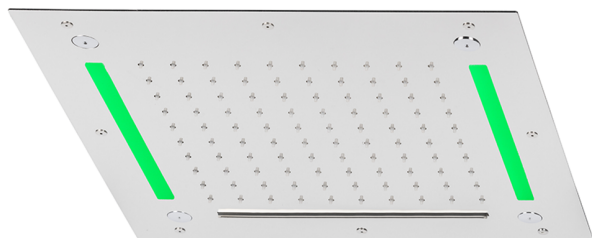

430x430 mm Chromotherapy Ceiling showerhead WELLNESS_ZS0C0065

MODEL **ZS0C0065**

430x430 mm Chromotherapy Ceiling showerhead, rain, spaying functions, waterfall, chromotherapy functions, built-in control included, Stainless Steel AISI 304

AVAILABLE FINISHINGS

-  **D1** D1 Brushed Inox
-  **40** 40 Matt Black
-  **4Q** 4Q Matt White
-  **5G** 5G Rose Gold
-  **D2** D2 Polished Inox

CHARACTERISTICS

2026-05-17