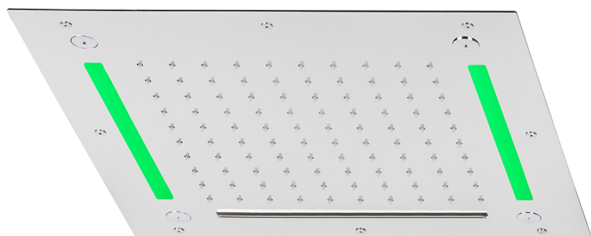

430x430 mm Chromotherapy Ceiling showerhead WELLNESS_ZS0C0065

MODEL **ZS0C0065**

430x430 mm Chromotherapy Ceiling showerhead, rain, spaying functions, waterfall, chromotherapy functions, built-in control included, Stainless Steel AISI 304

AVAILABLE FINISHINGS

-  **D1** D1 Brushed Inox
-  **40** 40 Matt Black
-  **4Q** 4Q Matt White
-  **5G** 5G Rose Gold
-  **D2** D2 Polished Inox

CHARACTERISTICS

2026-04-27