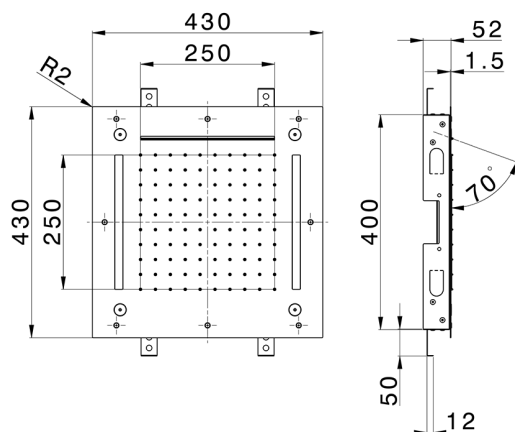

430x430 mm Chromotherapy Ceiling showerhead WELLNESS_ZS0C0065

MODEL **ZS0C0065**

430x430 mm Chromotherapy Ceiling showerhead, rain, spaying functions, waterfall, chromotherapy functions, built-in control included, Stainless Steel AISI 304

AVAILABLE FINISHINGS

- **D1** D1 Brushed Inox
- **40** 40 Matt Black
- **4Q** 4Q Matt White
- **5G** 5G Rose Gold
- **D2** D2 Polished Inox

CHARACTERISTICS

2026-06-14