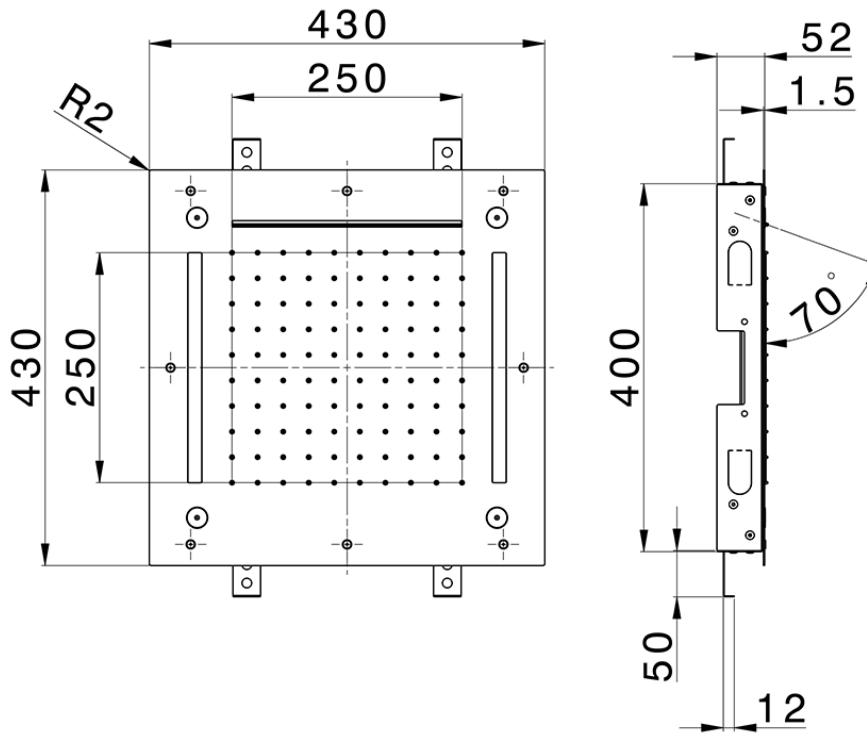

**430x430 mm Chromotherapy Ceiling showerhead WELLNESS\_ZS0C0065**

ZS0C0065

<https://en.cisal.it/430x430-mm-chromotherapy-ceiling-showerhead-wellness-zs0c0065>

2026-06-13