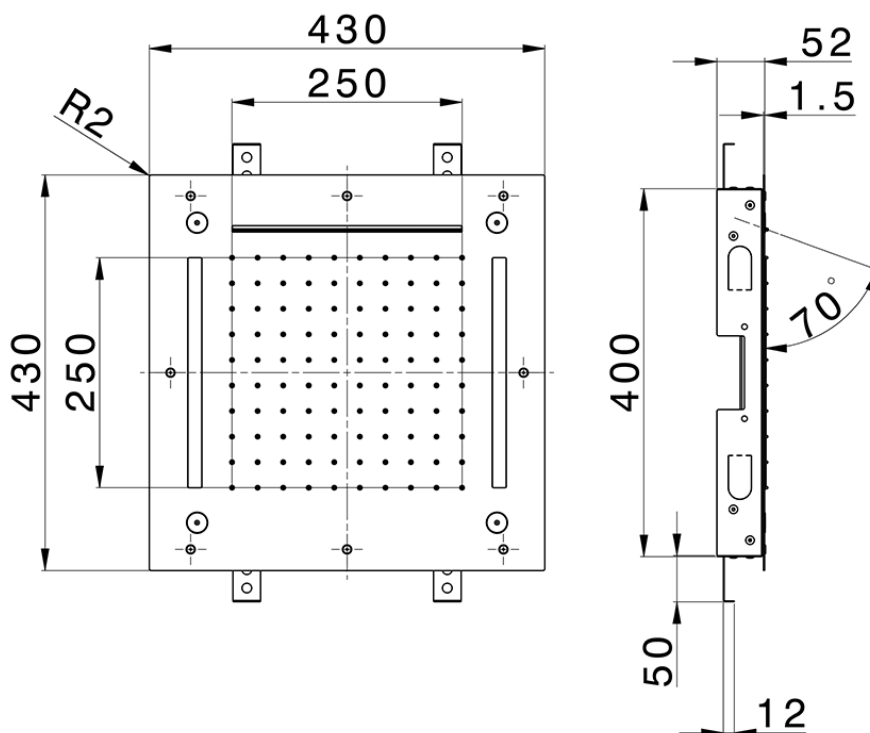

**430x430 mm Chromotherapy Ceiling showerhead WELLNESS\_ZS0C0065**

ZS0C0065

<https://en.cisal.it/430x430-mm-chromotherapy-ceiling-showerhead-wellness-zs0c0065>

2026-04-26