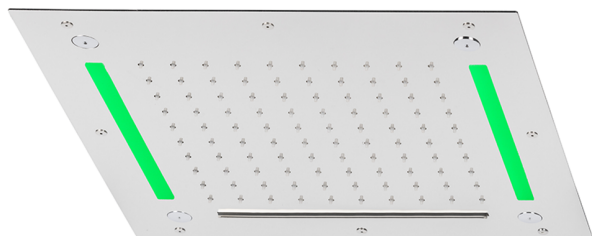

430x430 mm Chromotherapy Ceiling showerhead WELLNESS_ZS0C0065

MODEL **ZS0C0065**

430x430 mm Chromotherapy Ceiling showerhead, rain, spaying functions, waterfall, chromotherapy functions, built-in control included, Stainless Steel AISI 304

AVAILABLE FINISHINGS

-  **D1** D1 Brushed Inox
-  **40** 40 Matt Black
-  **4Q** 4Q Matt White
-  **5G** 5G Rose Gold
-  **D2** D2 Polished Inox

CHARACTERISTICS

2026-04-06