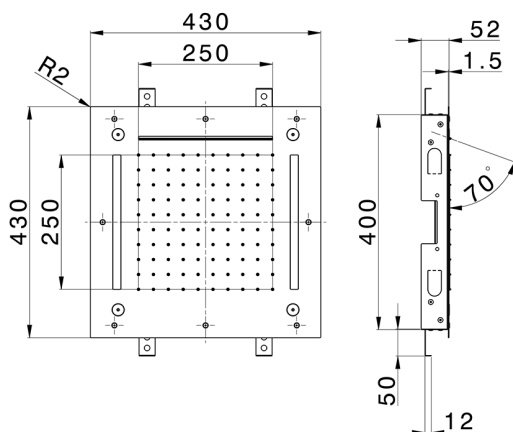

430x430 mm Chromotherapy Ceiling showerhead WELLNESS_ZS0C0065

MODEL **ZS0C0065**

430x430 mm Chromotherapy Ceiling showerhead, rain, spaying functions, waterfall, chromotherapy functions, built-in control included, Stainless Steel AISI 304

AVAILABLE FINISHINGS

- **D1** D1 Brushed Inox
- **40** 40 Matt Black
- **4Q** 4Q Matt White
- **5G** 5G Rose Gold
- **D2** D2 Polished Inox

CHARACTERISTICS

2026-06-14