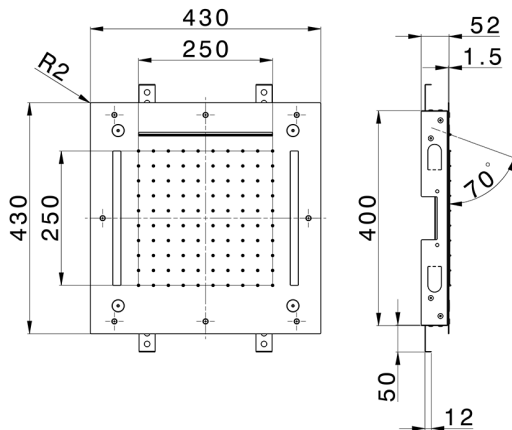

## 430x430 mm Chromotherapy Ceiling showerhead WELLNESS\_ZS0C0065

MODEL **ZS0C0065**

430x430 mm Chromotherapy Ceiling showerhead, rain, spaying functions, waterfall, chromotherapy functions, built-in control included, Stainless Steel AISI 304