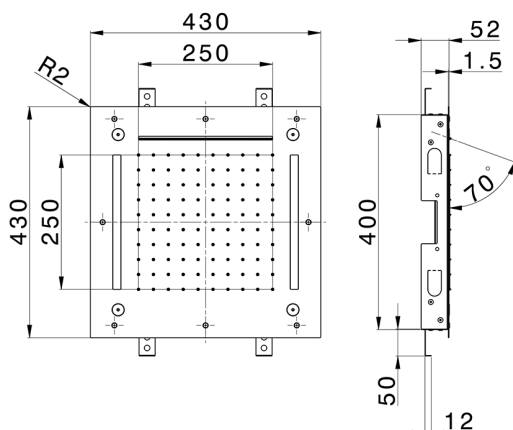

430x430 mm Chromotherapy Ceiling showerhead WELLNESS_ZS0C0065

MODEL **ZS0C0065**

430x430 mm Chromotherapy Ceiling showerhead, rain, spaying functions, waterfall, chromotherapy functions, built-in control included, Stainless Steel AISI 304

AVAILABLE FINISHINGS

- **D1** D1 Brushed Inox
- **40** 40 Matt Black
- **4Q** 4Q Matt White
- **5G** 5G Rose Gold
- **D2** D2 Polished Inox

CHARACTERISTICS

2026-04-28