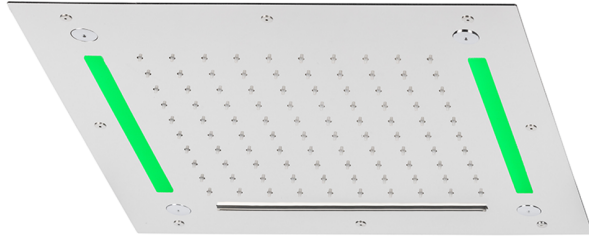

## 430x430 mm Chromotherapy Ceiling showerhead WELLNESS\_ZS0C0065

MODEL **ZS0C0065**

430x430 mm Chromotherapy Ceiling showerhead, rain, spaying functions, waterfall, chromotherapy functions, built-in control included, Stainless Steel AISI 304

### AVAILABLE FINISHINGS

-  **D1** D1 Brushed Inox
-  **40** 40 Matt Black
-  **4Q** 4Q Matt White
-  **5G** 5G Rose Gold
-  **D2** D2 Polished Inox