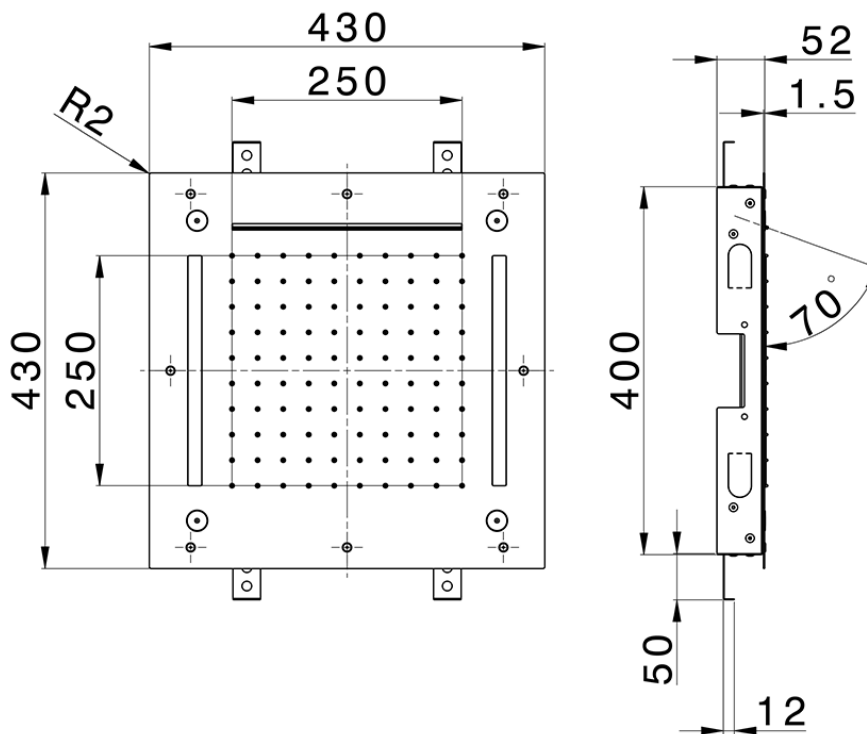

430x430 mm Chromotherapy Ceiling showerhead WELLNESS_ZS0C0065

ZS0C0065

<https://en.cisal.it/430x430-mm-chromotherapy-ceiling-showerhead-wellness-zs0c0065>

2026-04-06