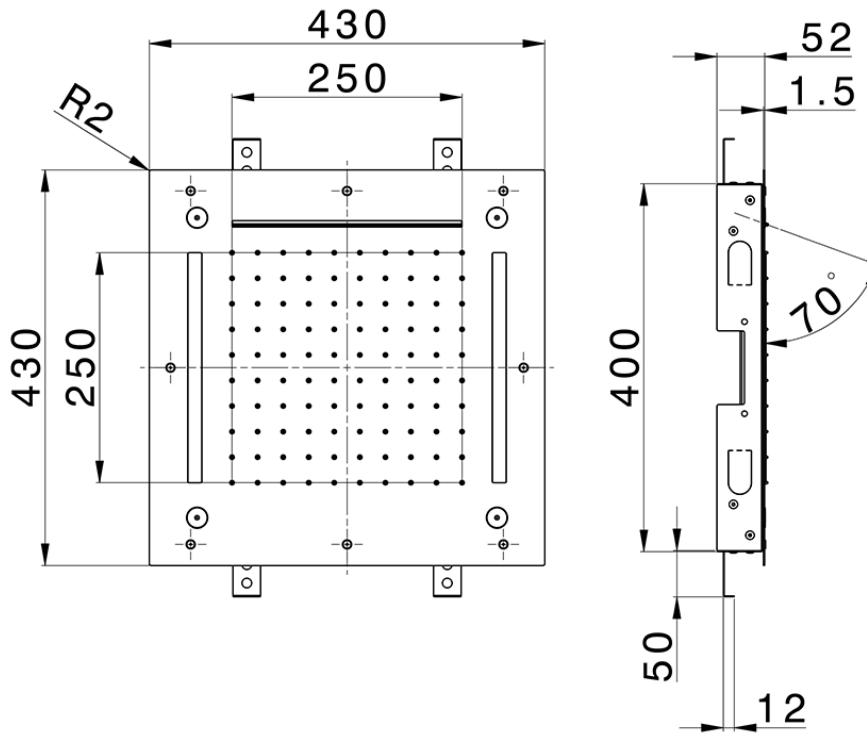

430x430 mm Chromotherapy Ceiling showerhead WELLNESS_ZS0C0065

ZS0C0065

<https://en.cisal.it/430x430-mm-chromotherapy-ceiling-showerhead-wellness-zs0c0065>

2026-05-17