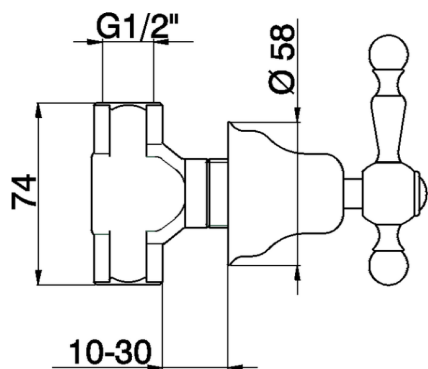

Concealed stop valve ARCANA AMERICA_AA000310

MODEL **AA000310**

Concealed stop valve, for cold water, 1/2" F outlet

AVAILABLE FINISHINGS

-  **21** 21 Chrome
-  **24** 24 Gold
-  **26** 26 Old Copper
-  **27** 27 Old Bronze
-  **2A** 2A Satin Brushed Nickel
-  **74** 74 Chrome/Gold