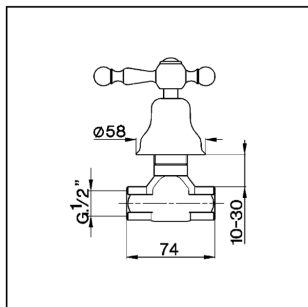

Concealed stop valve ARCANA AMERICA_AA000310

cisal

AA 00031

- Rubinetto incasso
- Concealed valve
- UP-Ventil
- Robinet à encastrer

bar	PORTATA * FLOW RATE DURCHFLOSS DEBIT l/min.
0.1	6.5
0.3	9
0.5	11.5
1	13.5
2	15
3	21.5

* senza resistenza silenziosa (uscita libera)
without hydraulic resistance
ohne Widerstand
sans résistance hydraulique