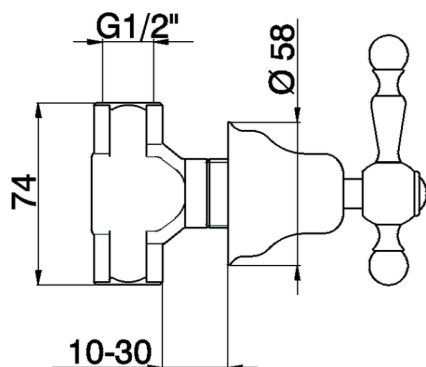

Concealed stop valve ARCANA AMERICA_AA000310

MODEL **AA000310**

Concealed stop valve, for cold water, 1/2" F outlet

AVAILABLE FINISHINGS

-  **21** 21 Chrome
-  **24** 24 Gold
-  **26** 26 Old Copper
-  **27** 27 Old Bronze
-  **2A** 2A Satin Brushed Nickel
-  **74** 74 Chrome/Gold