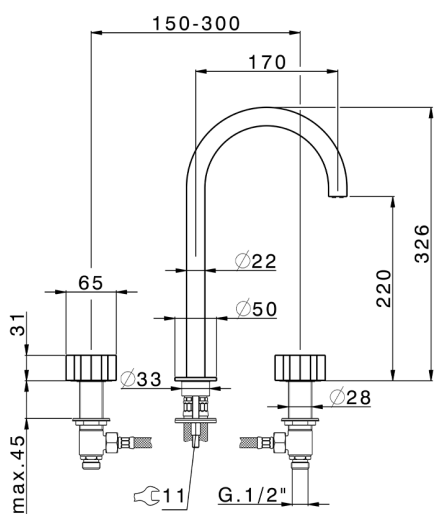

3 hole washbasin mixer MARBLE X32_X5001040

MODEL **X5001040**

3 hole washbasin mixer, without automatic pop up waste, with marble handles, Inox AISI 316L

AVAILABLE FINISHINGS

5X 5X Brushed Stainless Steel/Marquina Black Marble

CHARACTERISTICS

3 hole washbasin mixer MARBLE X32_X5001040

X5001040

<https://en.cisal.it/3-hole-washbasin-mixer-marble-x32-x5001040>

2026-04-04