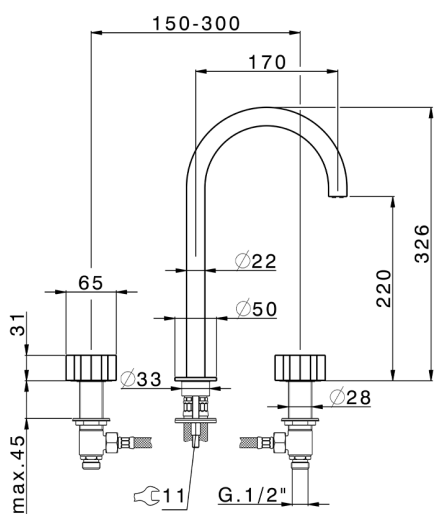

3 hole washbasin mixer MARBLE X32_X5001040

MODEL **X5001040**

3 hole washbasin mixer, without automatic pop up waste, with marble handles, Inox AISI 316L

AVAILABLE FINISHINGS

5X 5X Brushed Stainless Steel/Marquina Black Marble

CHARACTERISTICS