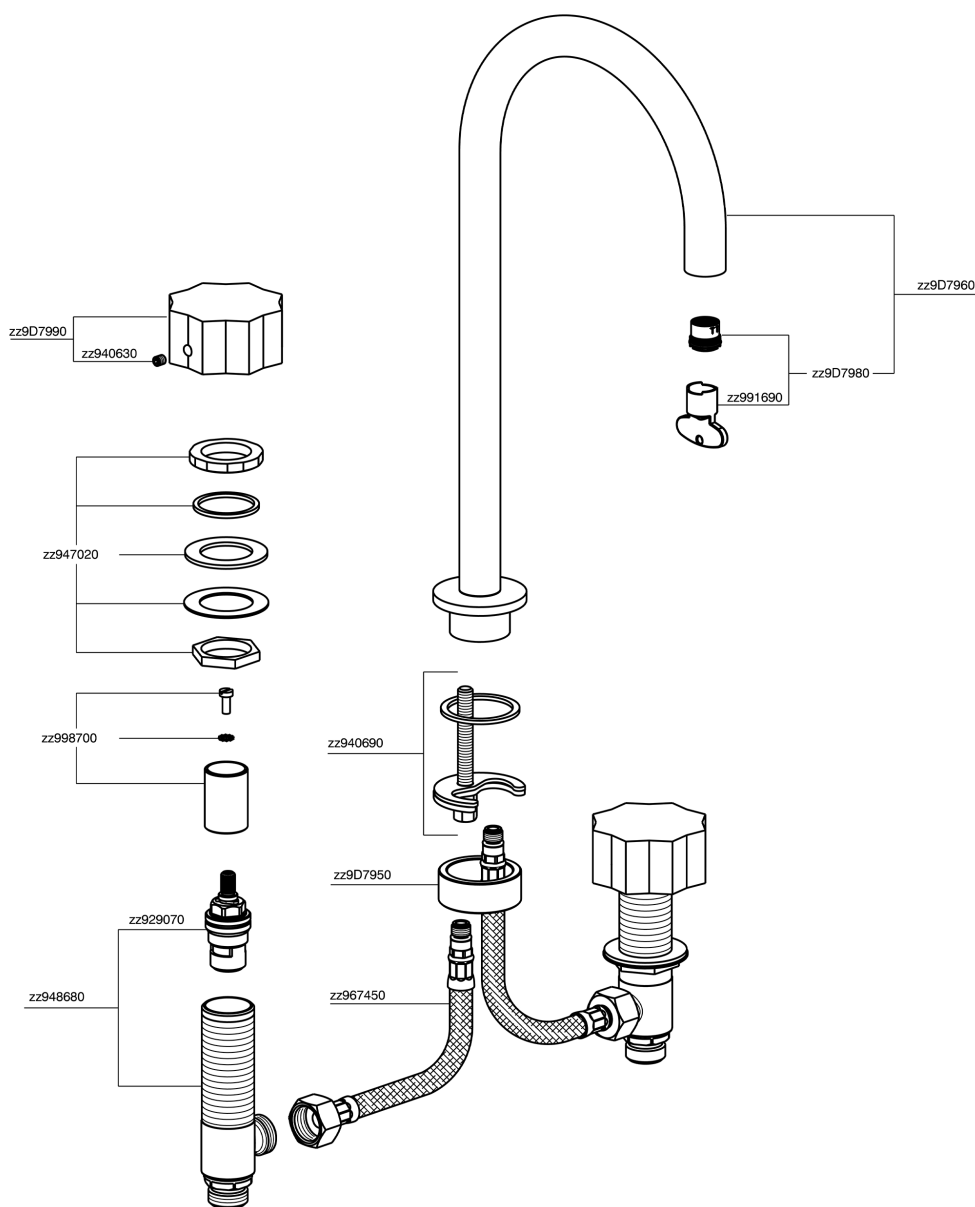

3 hole washbasin mixer MARBLE X32_X5001040

MODEL **X5001040**

3 hole washbasin mixer, without automatic pop up waste, with marble handles, Inox AISI 316L

AVAILABLE FINISHINGS

5X 5X Brushed Stainless Steel/Marquina Black Marble

CHARACTERISTICS

3 hole washbasin mixer MARBLE X32_X5001040

X5001040

<https://en.cisal.it/3-hole-washbasin-mixer-marble-x32-x5001040>

2026-04-04