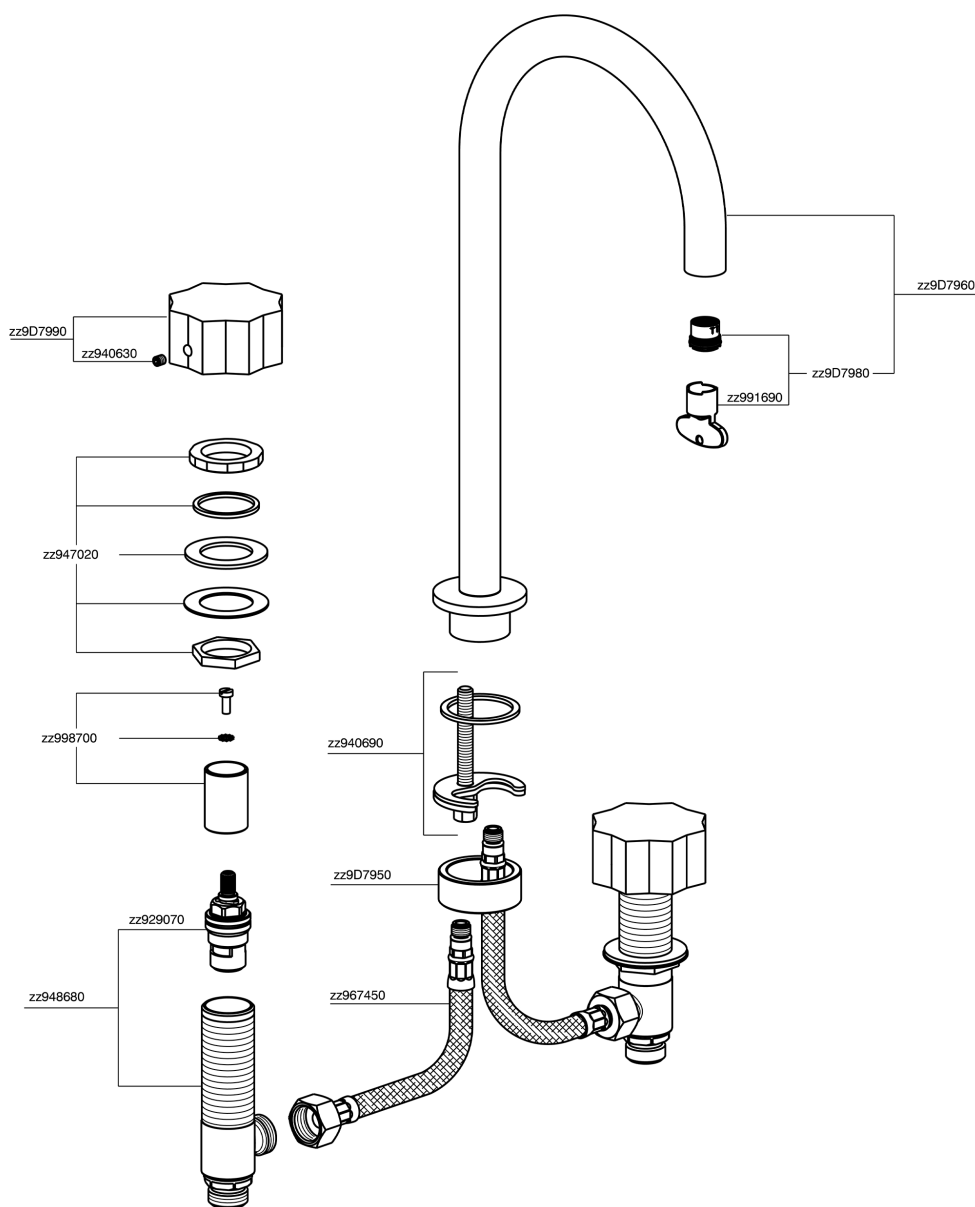

3 hole washbasin mixer MARBLE X32_X5001040

MODEL **X5001040**

3 hole washbasin mixer, without automatic pop up waste, with marble handles, Inox AISI 316L

AVAILABLE FINISHINGS

5X 5X Brushed Stainless Steel/Marquina Black Ma

CHARACTERISTICS

3 hole washbasin mixer MARBLE X32_X5001040

X5001040

<https://en.cisal.it/3-hole-washbasin-mixer-marble-x32-x5001040>

2026-05-15