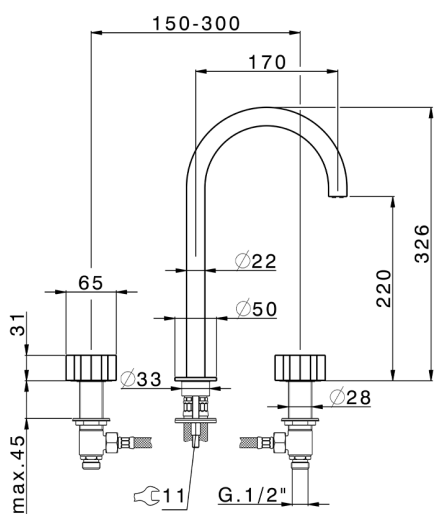

3 hole washbasin mixer MARBLE X32_X5001040

MODEL **X5001040**

3 hole washbasin mixer, without automatic pop up waste, with marble handles, Inox AISI 316L

AVAILABLE FINISHINGS

5X 5X Brushed Stainless Steel/Marquina Black Marble

CHARACTERISTICS

3 hole washbasin mixer MARBLE X32_X5001040

X5001040

<https://en.cisal.it/3-hole-washbasin-mixer-marble-x32-x5001040>

2026-04-24