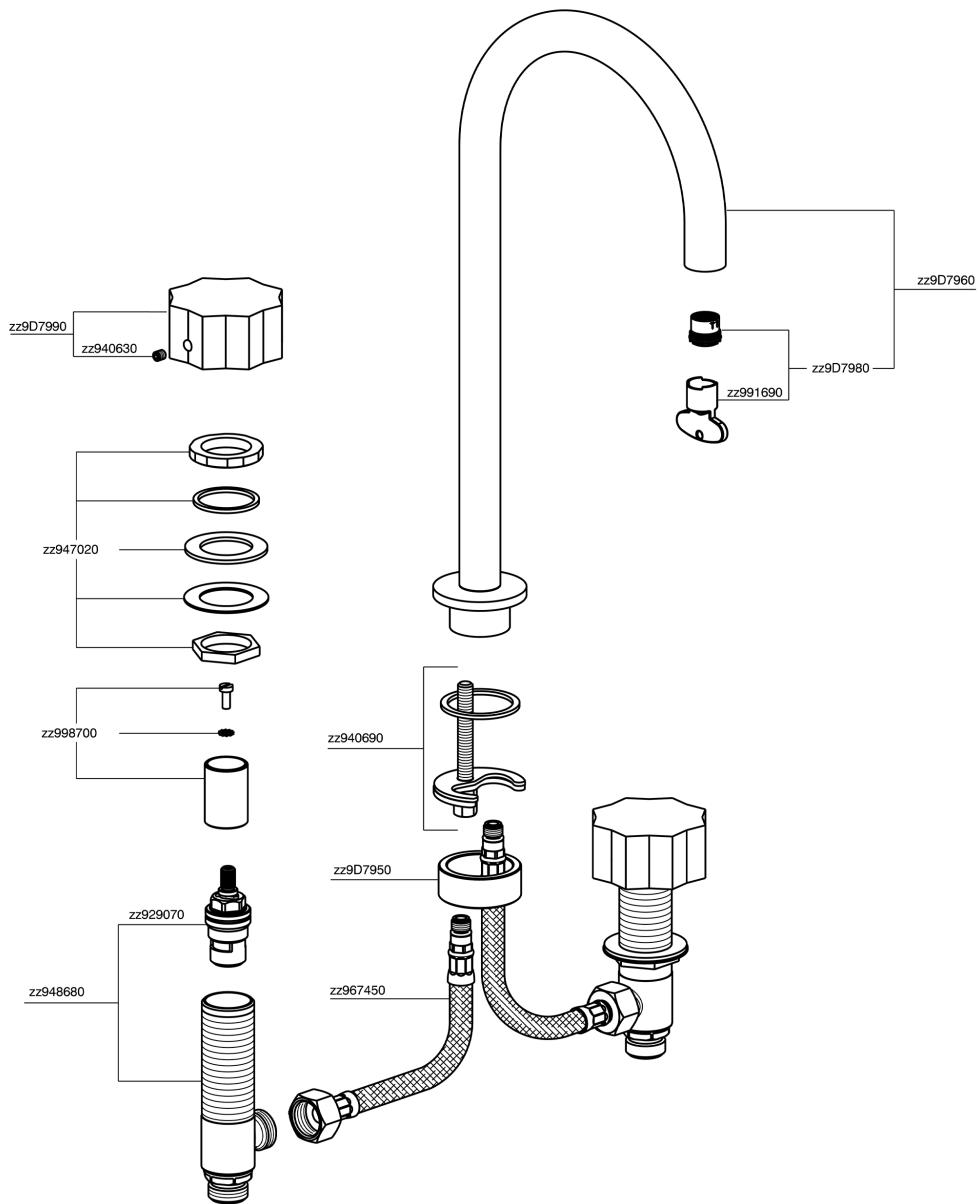

## 3 hole washbasin mixer MARBLE X32\_X5001040

MODEL **X5001040**

3 hole washbasin mixer, without automatic pop up waste, with marble handles, Inox AISI 316L

AVAILABLE FINISHINGS

**5X** 5X Brushed Stainless Steel/Marquina Black Ma

## 3 hole washbasin mixer MARBLE X32\_X5001040

X5001040

<https://en.cisal.it/3-hole-washbasin-mixer-marble-x32-x5001040>

2026-06-04