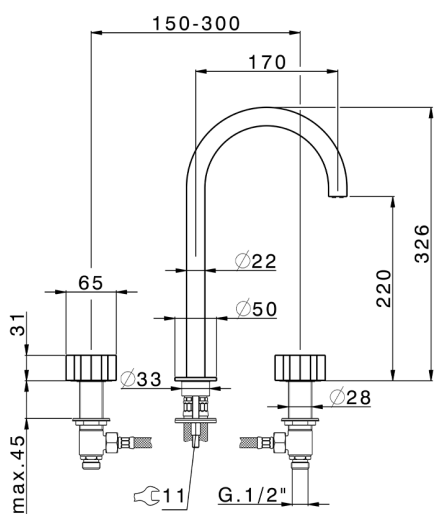

3 hole washbasin mixer MARBLE X32_X5001040

MODEL **X5001040**

3 hole washbasin mixer, without automatic pop up waste, with marble handles, Inox AISI 316L

AVAILABLE FINISHINGS

5X 5X Brushed Stainless Steel/Marquina Black Ma

CHARACTERISTICS

3 hole washbasin mixer MARBLE X32_X5001040

X5001040

<https://en.cisal.it/3-hole-washbasin-mixer-marble-x32-x5001040>

2026-05-15