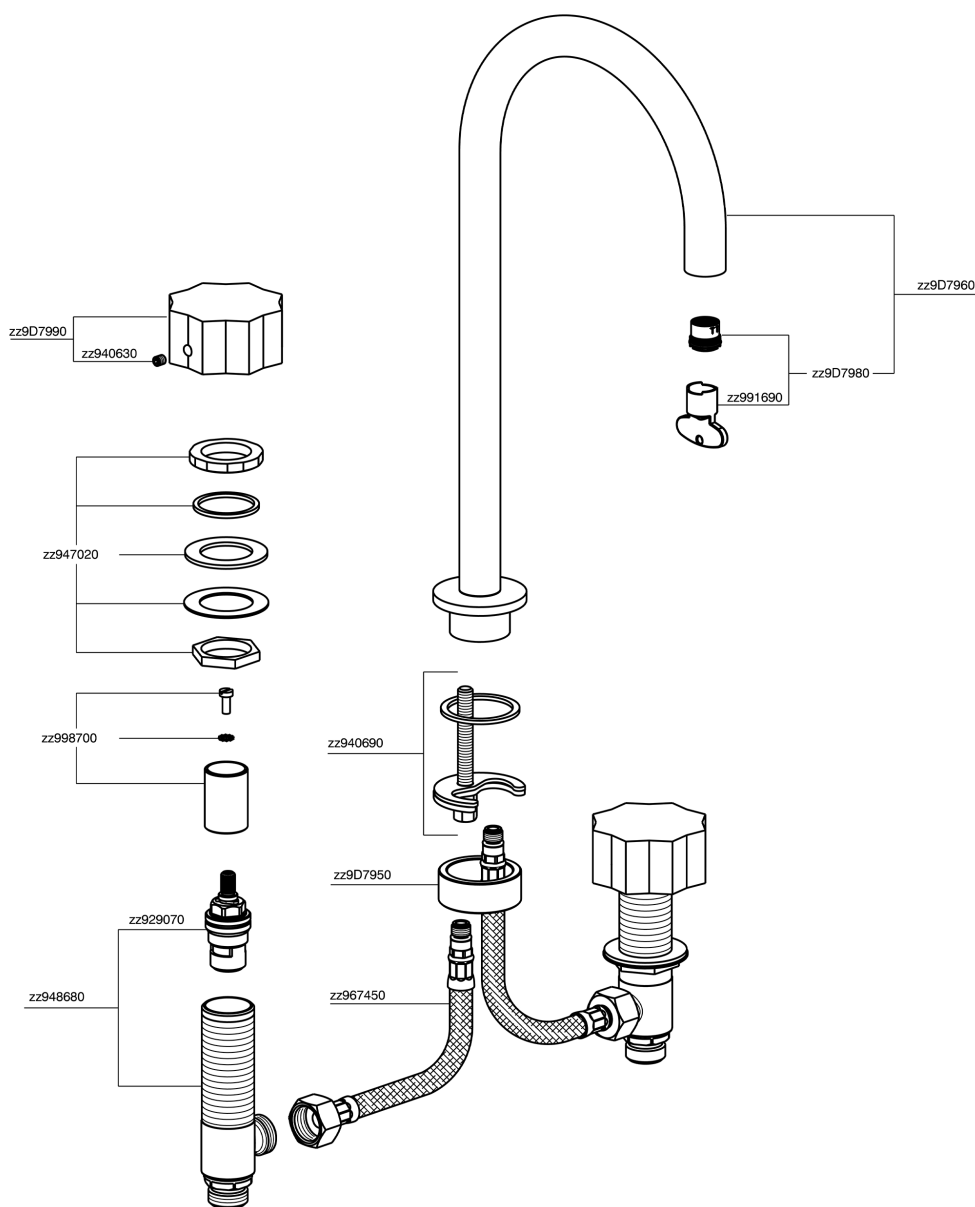

3 hole washbasin mixer MARBLE X32_X5001040

MODEL **X5001040**

3 hole washbasin mixer, without automatic pop up waste, with marble handles, Inox AISI 316L

AVAILABLE FINISHINGS

5X 5X Brushed Stainless Steel/Marquina Black Marble

CHARACTERISTICS

3 hole washbasin mixer MARBLE X32_X5001040

X5001040

<https://en.cisal.it/3-hole-washbasin-mixer-marble-x32-x5001040>

2026-04-24