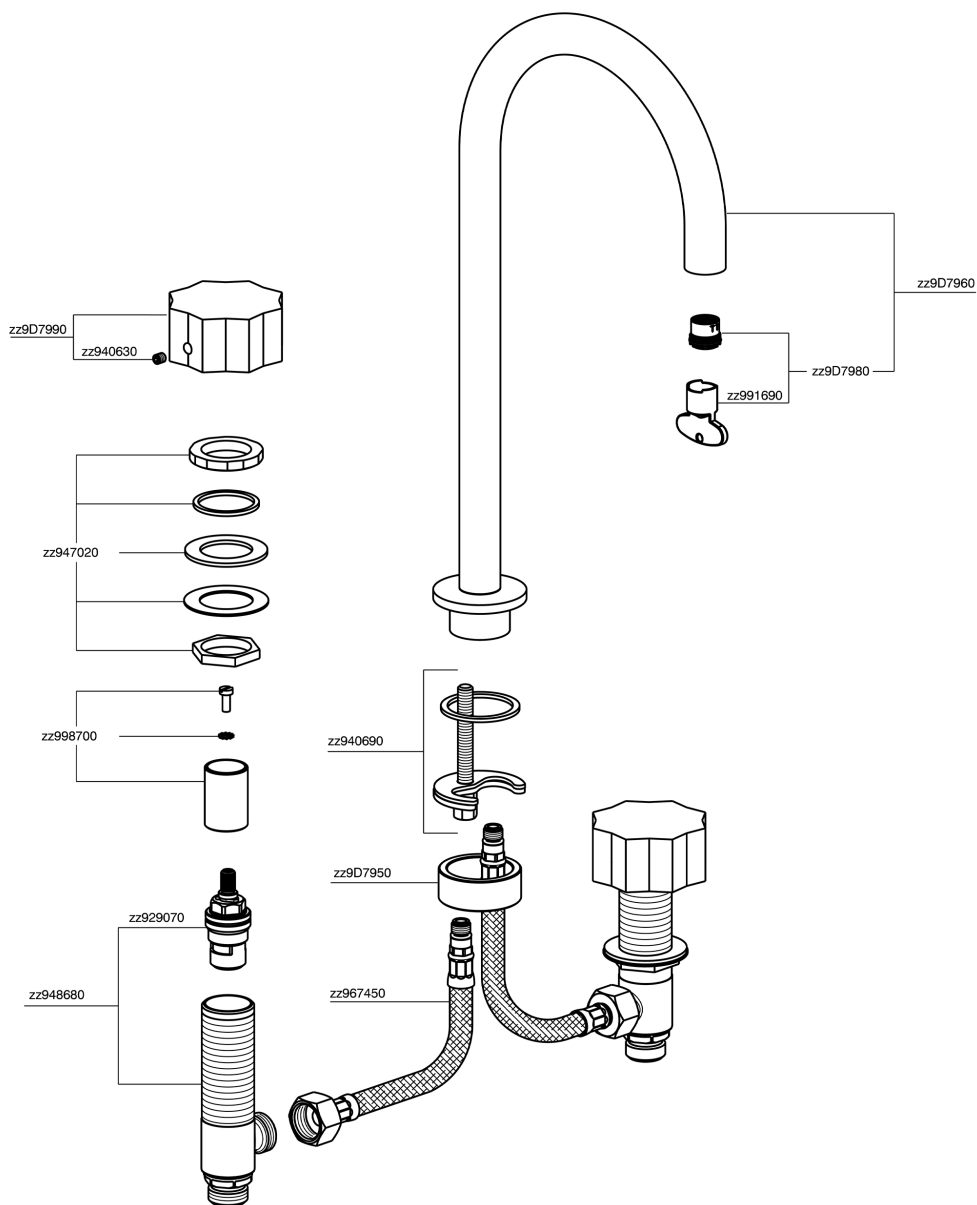

3 hole washbasin mixer MARBLE X32_X5001040

X5001040

<https://en.cisal.it/3-hole-washbasin-mixer-marble-x32-x5001040>

2026-06-05