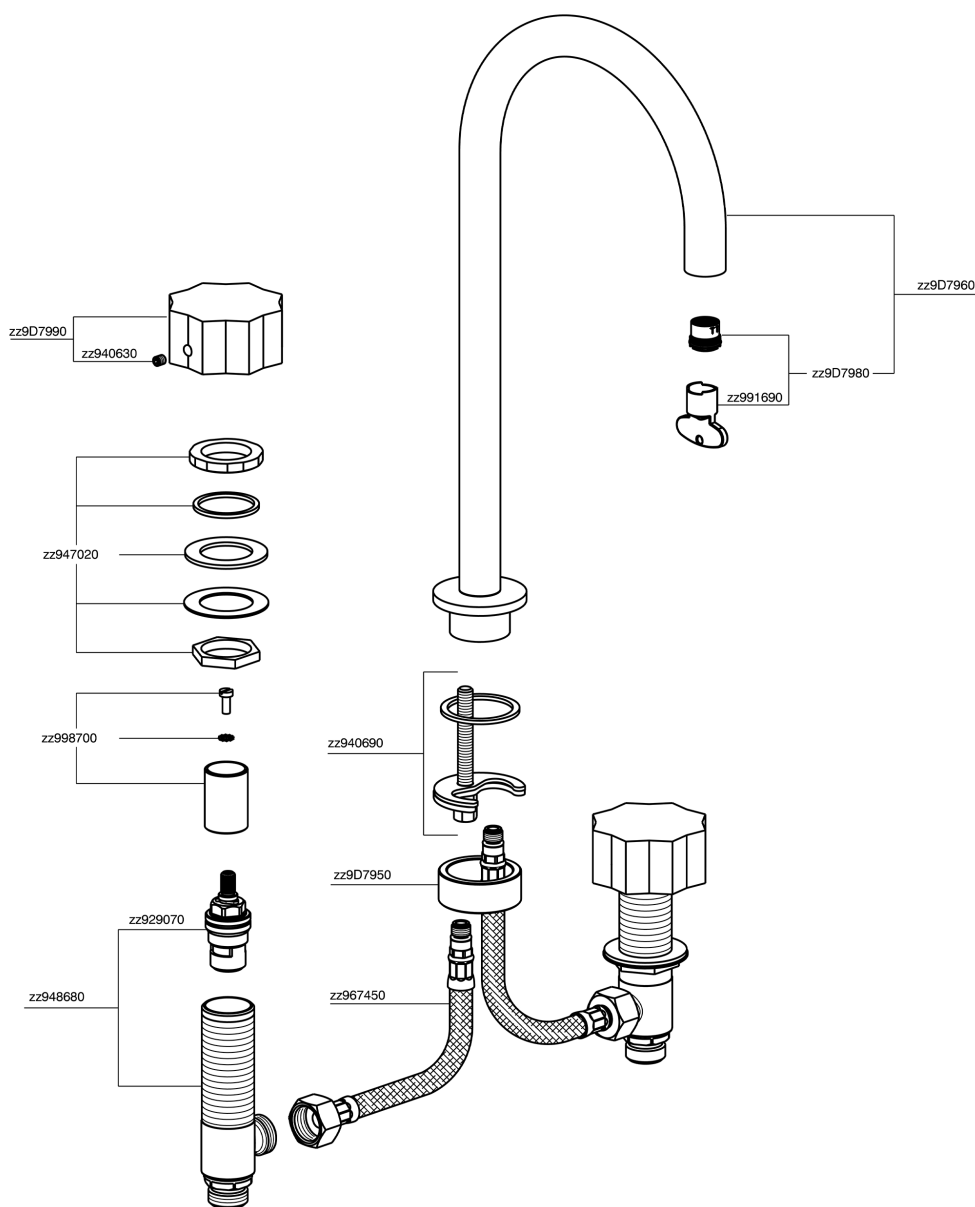

## 3 hole washbasin mixer MARBLE X32\_X5001040

X5001040

<https://en.cisal.it/3-hole-washbasin-mixer-marble-x32-x5001040>

2026-04-04