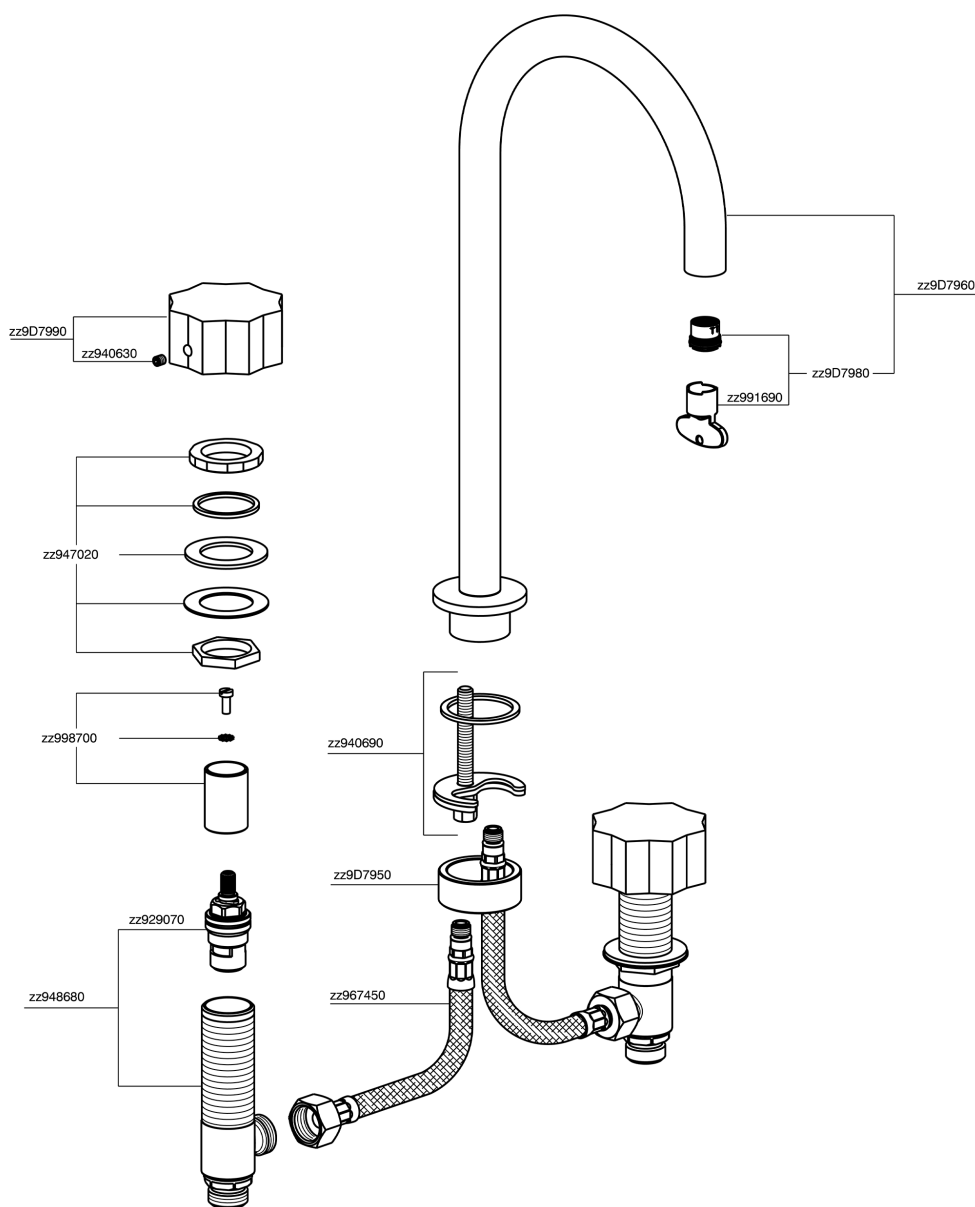

3 hole washbasin mixer MARBLE X32_X5001040

X5001040

<https://en.cisal.it/3-hole-washbasin-mixer-marble-x32-x5001040>

2026-05-15