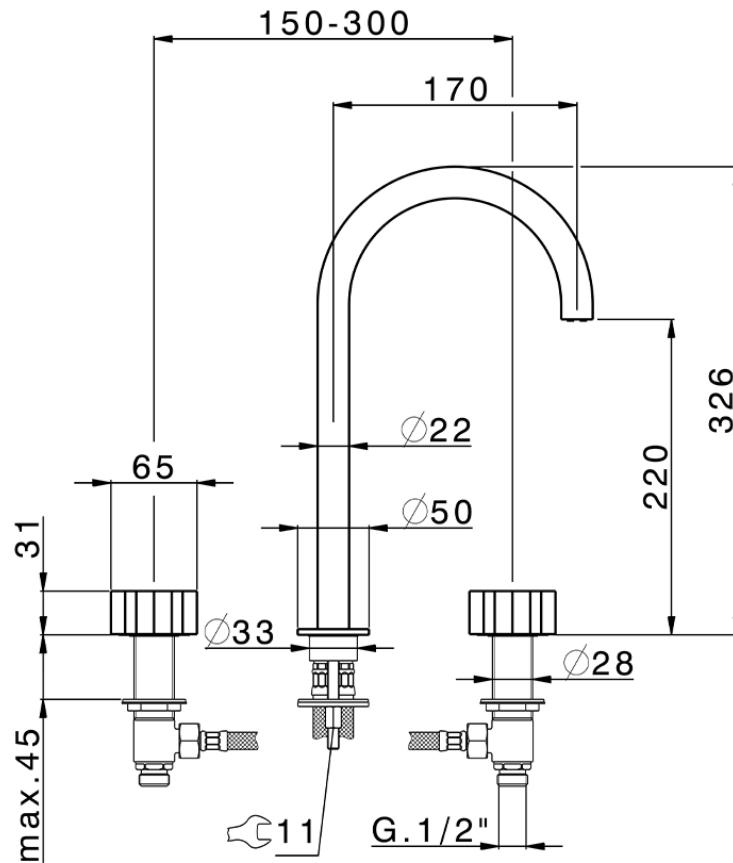

3 hole washbasin mixer MARBLE X32_X5001040

X5001040

<https://en.cisal.it/3-hole-washbasin-mixer-marble-x32-x5001040>

2026-06-24