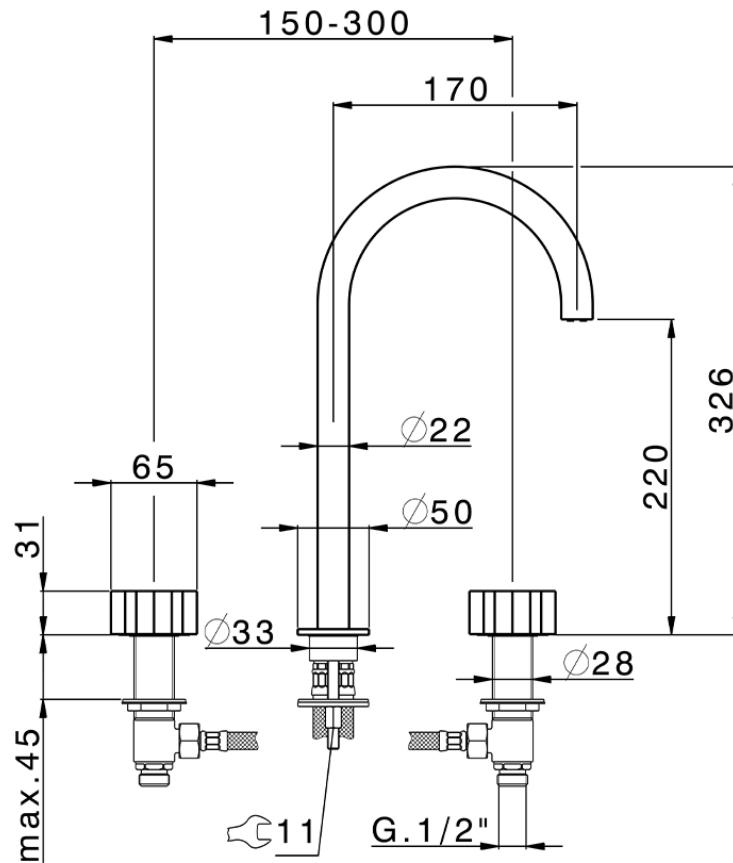

3 hole washbasin mixer MARBLE X32_X5001040

X5001040

<https://en.cisal.it/3-hole-washbasin-mixer-marble-x32-x5001040>

2026-06-04