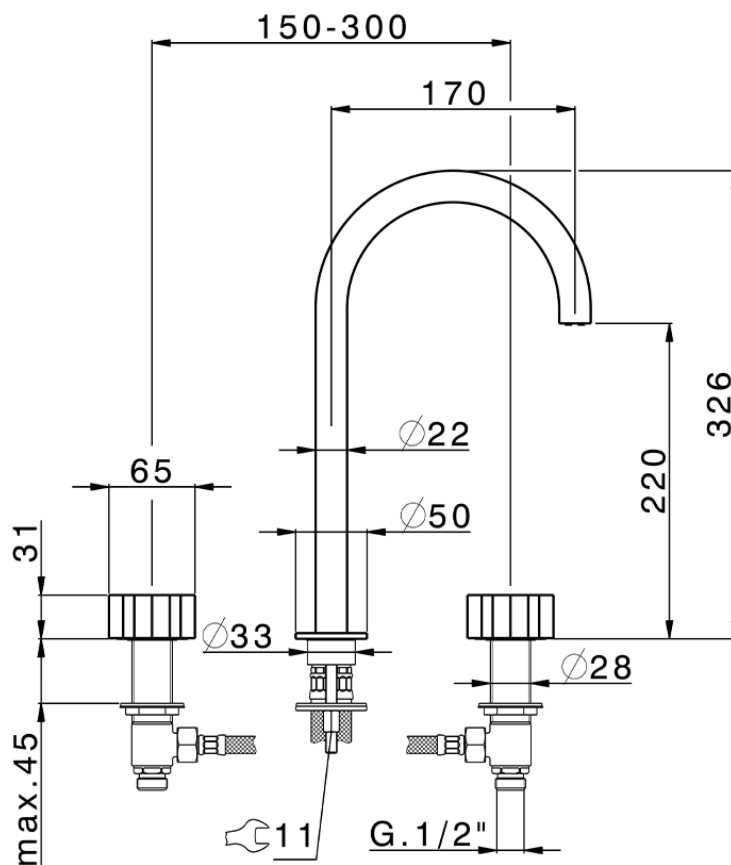

## 3 hole washbasin mixer MARBLE X32\_X5001040

X5001040

<https://en.cisal.it/3-hole-washbasin-mixer-marble-x32-x5001040>

2026-04-24