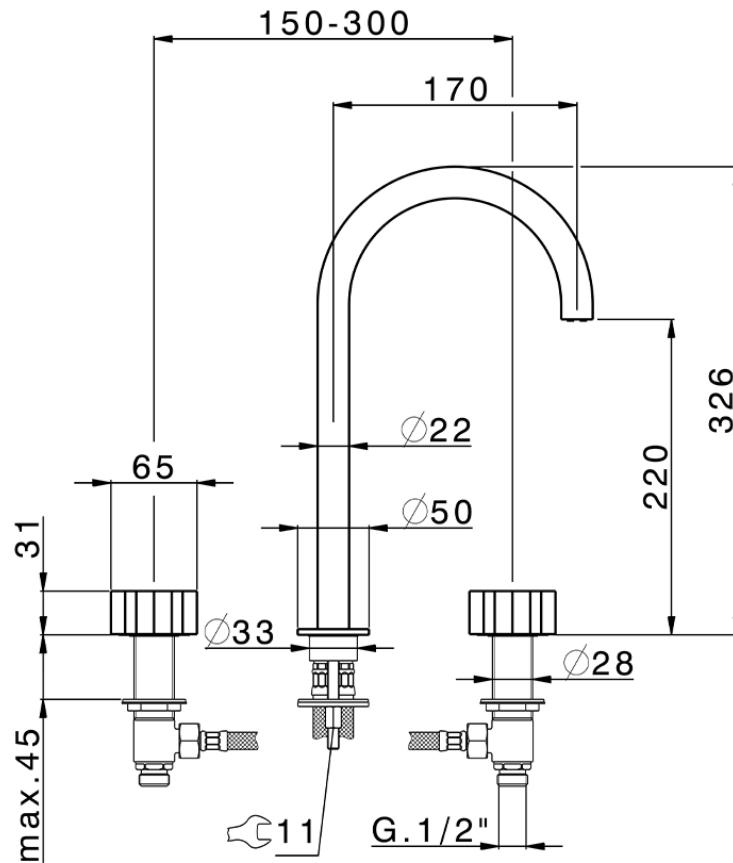

3 hole washbasin mixer MARBLE X32_X5001040

X5001040

<https://en.cisal.it/3-hole-washbasin-mixer-marble-x32-x5001040>

2026-05-15