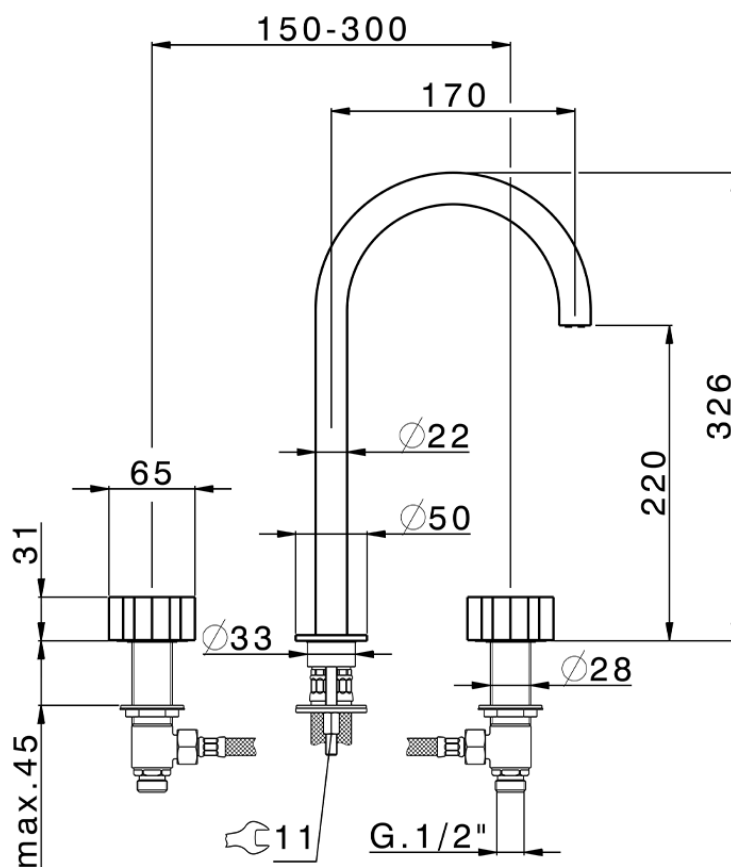

**3 hole washbasin mixer MARBLE X32\_X5001040**

X5001040

<https://en.cisal.it/3-hole-washbasin-mixer-marble-x32-x5001040>

2026-04-04