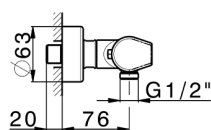

Thermostatic shower mixer with sliding bar ROCK&ROLL_RKS01010

MODEL **RKS01010**

Thermostatic shower mixer with sliding bar, 60 cm
Rail with slide bracket, 100 mm ABS 3 sprays
handshower, 150 cm smooth SUPREME Flexible
Hose

AVAILABLE FINISHINGS

-  **21** 21 Chrome
-  **2F** 2F Brushed Nickel
-  **40** 40 Matt Black

CHARACTERISTICS

Cartridge Spare Parts **22.04A.AR - ZZ97279004**

Argo 2 (long filter) Thermostatic Valve

EcoStop