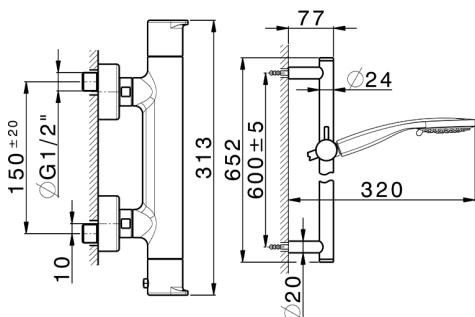

## Thermostatic shower mixer with sliding bar ROCK&ROLL\_RKS01010

MODEL **RKS01010**

Thermostatic shower mixer with sliding bar, 60 cm  
Rail with slide bracket, 100 mm ABS 3 sprays  
handshower, 150 cm smooth SUPREME Flexible  
Hose

### CHARACTERISTICS

Cartridge Spare Parts **22.04A.AR - ZZ97279004**

**Argo 2 (long filter) Thermostatic Valve**