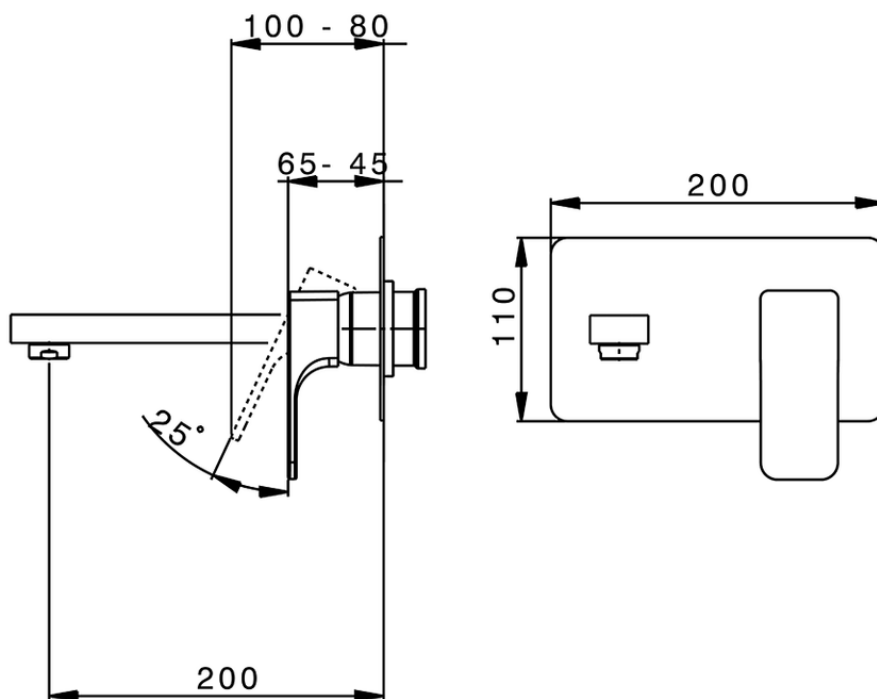

Exposed part for single lever washbasin valve CUBIC_CU005512

CU005512

<https://en.cisal.it/exposed-part-for-single-lever-washbasin-valve-cubic-cu005512>

2026-04-30