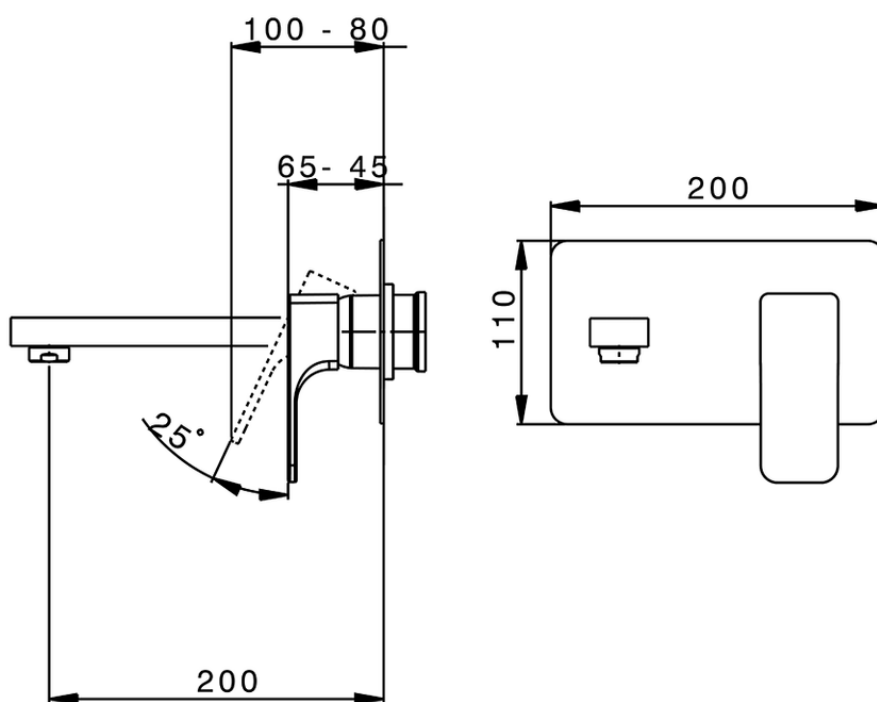

Exposed part for single lever washbasin valve CUBIC_CU005512

CU005512

<https://en.cisal.it/exposed-part-for-single-lever-washbasin-valve-cubic-cu005512>

2026-04-30