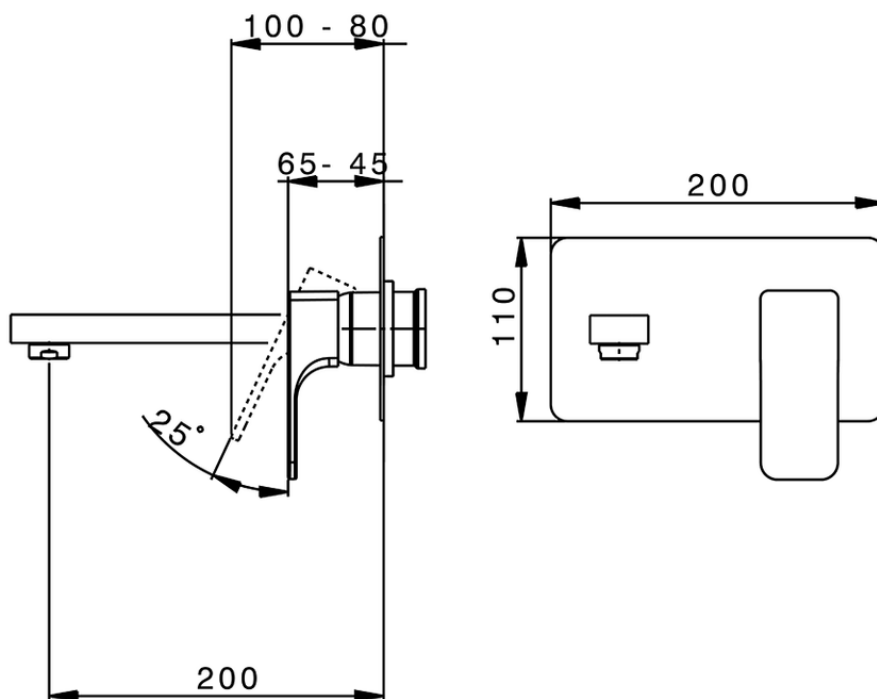

Exposed part for single lever washbasin valve CUBIC_CU005512

CU005512

<https://en.cisal.it/exposed-part-for-single-lever-washbasin-valve-cubic-cu005512>

2026-06-13