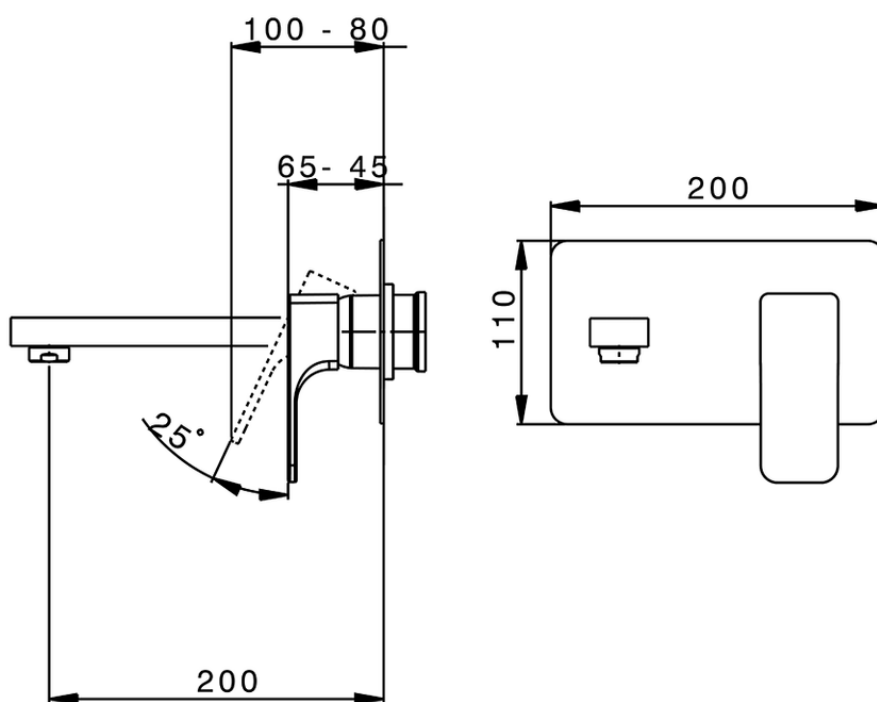

Exposed part for single lever washbasin valve CUBIC_CU005512

CU005512

<https://en.cisal.it/exposed-part-for-single-lever-washbasin-valve-cubic-cu005512>

2026-04-29