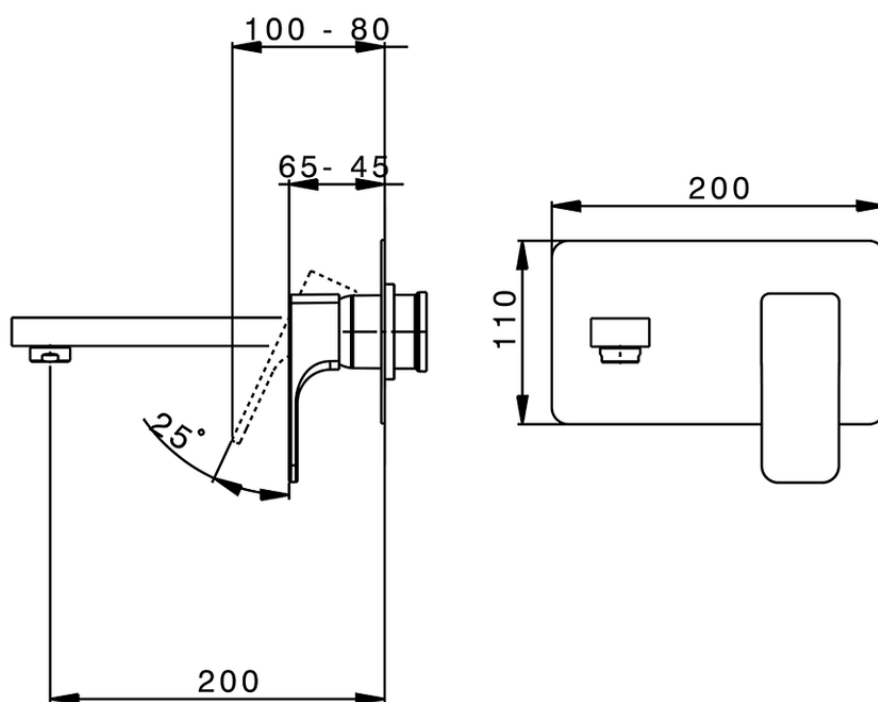

**Exposed part for single lever washbasin valve CUBIC\_CU005512**

CU005512

<https://en.cisal.it/exposed-part-for-single-lever-washbasin-valve-cubic-cu005512>

2026-04-05