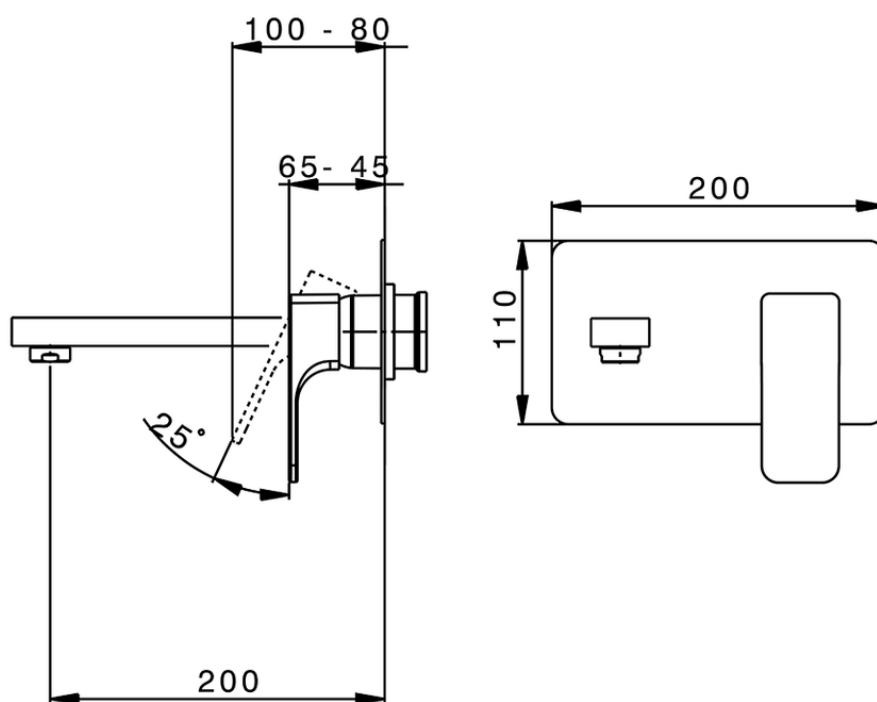

Exposed part for single lever washbasin valve CUBIC_CU005512

CU005512

<https://en.cisal.it/exposed-part-for-single-lever-washbasin-valve-cubic-cu005512>

2026-06-13