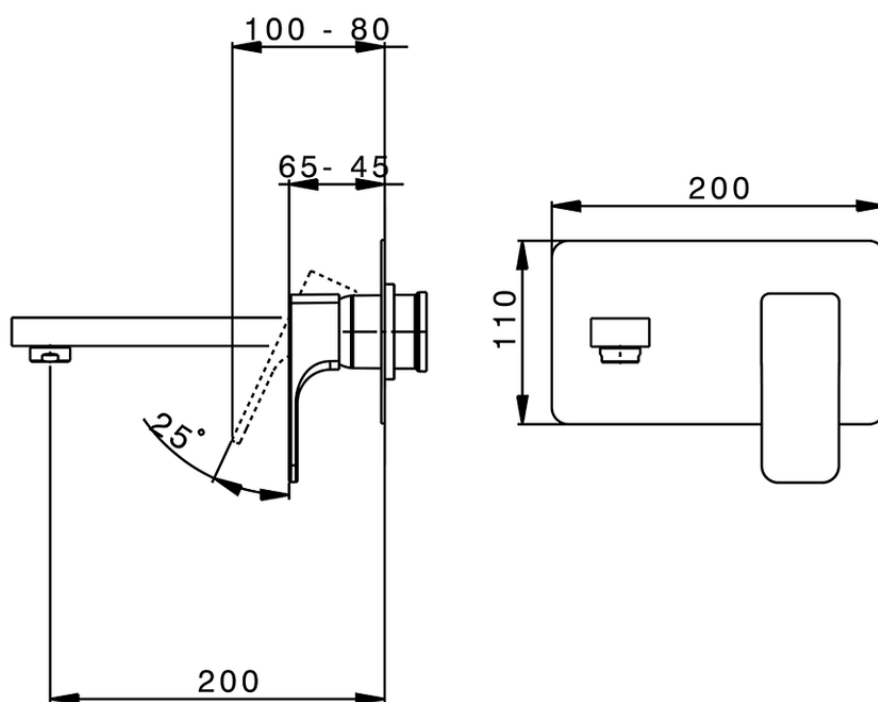

Exposed part for single lever washbasin valve CUBIC_CU005512

CU005512

<https://en.cisal.it/exposed-part-for-single-lever-washbasin-valve-cubic-cu005512>

2026-04-06