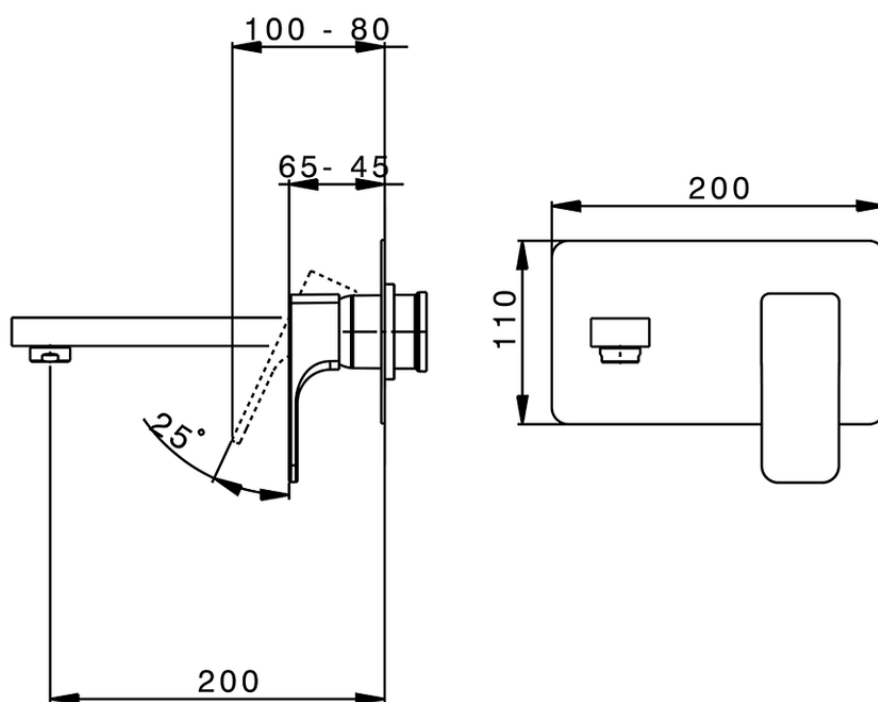

Exposed part for single lever washbasin valve CUBIC_CU005512

CU005512

<https://en.cisal.it/exposed-part-for-single-lever-washbasin-valve-cubic-cu005512>

2026-05-20