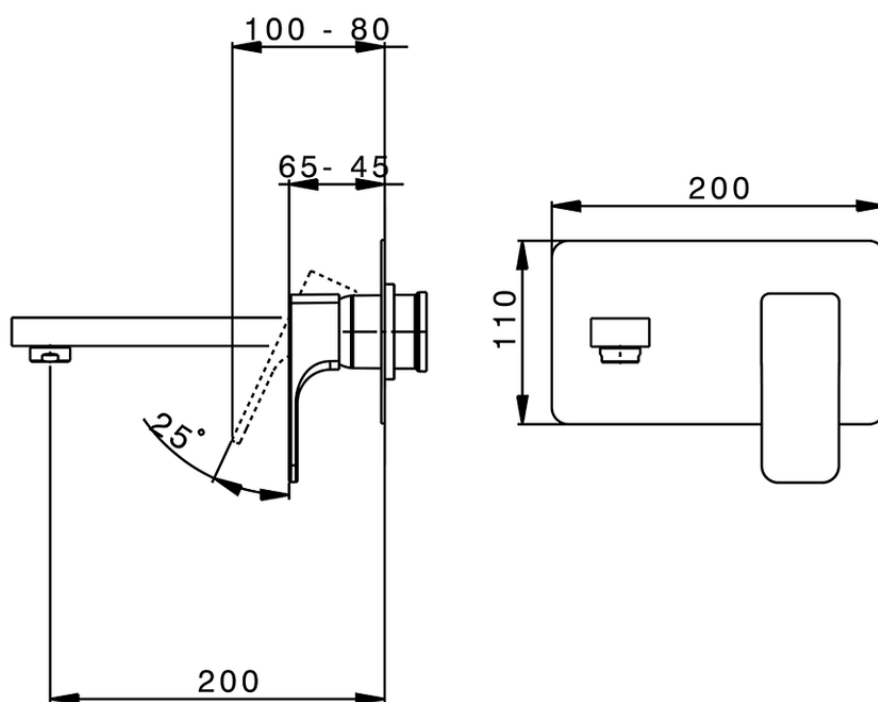

**Exposed part for single lever washbasin valve CUBIC\_CU005512**

CU005512

<https://en.cisal.it/exposed-part-for-single-lever-washbasin-valve-cubic-cu005512>

2026-06-14