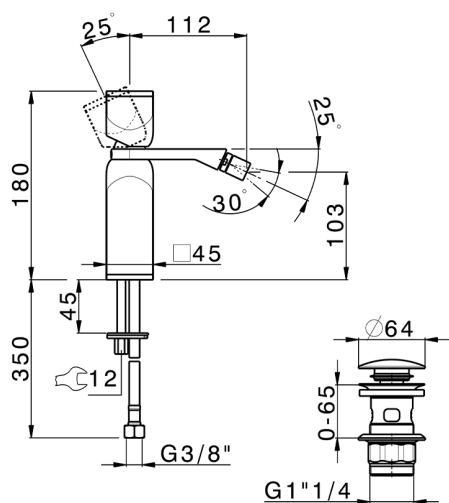

Single lever bidet mixer HI-RISE_RM000554

MODEL **RM000554**

Single lever bidet mixer, with 1"1/4 automatic pop up waste, G.3/8" stainless steel flexible hoses, body and handle in marble

AVAILABLE FINISHINGS

CHARACTERISTICS

Cartridge Spare Parts **ZZ96550000**

25 mm Cartridge

2025-04-24