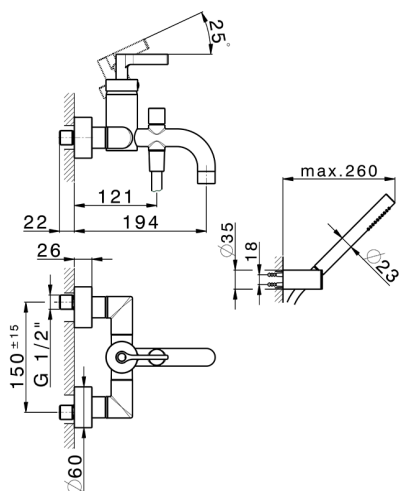

Single lever bath mixer, with shower set GRACE_GC000120

MODEL **GC000120**

Single lever bath mixer, with shower set, wall mounted adjustable handshower bracket, 22,5 mm Brass One Spray handshower, 150 cm SUPREME smooth flexible hose

Cartridge Spare Parts **ZZ93196000**

38 mm Cartridge

2025-12-07