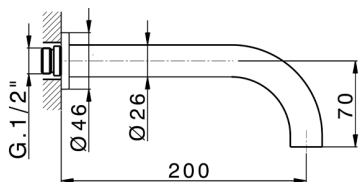

Exposed part for concealed washbasin mixer GRACE_GS013510

MODEL **GS013510**

Exposed part for concealed washbasin mixer, without concealed part, for item ZA033511

AVAILABLE FINISHINGS

- **21** 21 Chrome
- **2F** 2F Brushed Nickel
- **2W** 2W Brushed Gold
- **5H** 5H Dark Brass Brushed
- **5L** 5L Brushed Black Titanium
- **6T** 6T Chrome/Matt Black

CHARACTERISTICS

Installation **Concealed**
Required concealed parts **ZA033511**