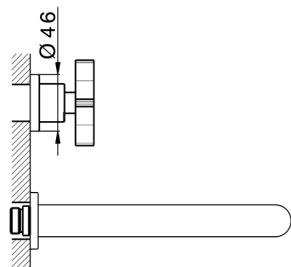

## Exposed part for concealed washbasin mixer GRACE\_GS013510

MODEL **GS013510**

Exposed part for concealed washbasin mixer, without concealed part, for item ZA033511

## Concealed washbasin mixer CONCEALED\_ZA033511

MODEL **ZA033511**

Concealed washbasin mixer, right headvalve - left headvalve

AVAILABLE FINISHINGS

 **04** 04 Without finishing

CHARACTERISTICS

Concealed **1**