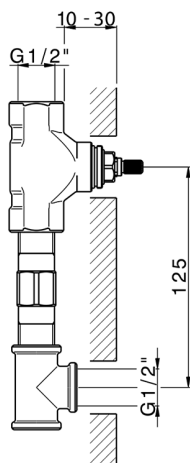

## Exposed part for concealed washbasin mixer GRACE\_GS013510

MODEL **GS013510**

Exposed part for concealed washbasin mixer, without concealed part, for item ZA033511

## Concealed washbasin mixer CONCEALED\_ZA033511

MODEL **ZA033511**

Concealed washbasin mixer, right headvalve - left headvalve

AVAILABLE FINISHINGS

 **04** 04 Without finishing

CHARACTERISTICS

Concealed **1**