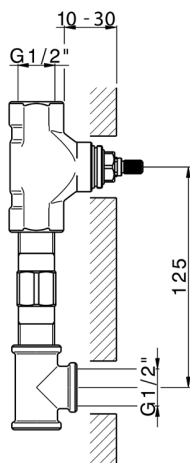

Exposed part for concealed washbasin mixer GRACE_GS013510

MODEL **GS013510**

Exposed part for concealed washbasin mixer, without concealed part, for item ZA033511

AVAILABLE FINISHINGS

-  **21** 21 Chrome
-  **2F** 2F Brushed Nickel
-  **2W** 2W Brushed Gold
-  **5H** 5H Dark Brass Brushed
-  **5L** 5L Brushed Black Titanium
-  **6T** 6T Chrome/Matt Black

CHARACTERISTICS

Installation **Concealed**
 Required concealed parts **ZA033511**

Concealed washbasin mixer CONCEALED_ZA033511

MODEL **ZA033511**

Concealed washbasin mixer, right headvalve - left headvalve

AVAILABLE FINISHINGS

 **04** 04 Without finishing

CHARACTERISTICS

Concealed **1**

2025-01-05