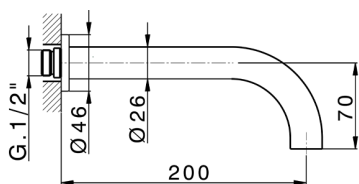

Exposed part for concealed washbasin mixer GRACE_GS013510

MODEL **GS013510**

Exposed part for concealed washbasin mixer, without concealed part, for item ZA033511

AVAILABLE FINISHINGS

-  **21** 21 Chrome
-  **2F** 2F Brushed Nickel
-  **2W** 2W Brushed Gold
-  **5H** 5H Dark Brass Brushed
-  **5L** 5L Brushed Black Titanium
-  **6T** 6T Chrome/Matt Black

CHARACTERISTICS

Installation **Concealed**
 Required concealed parts **ZA033511**

Concealed washbasin mixer CONCEALED_ZA033511

MODEL **ZA033511**

Concealed washbasin mixer, right headvalve - left headvalve