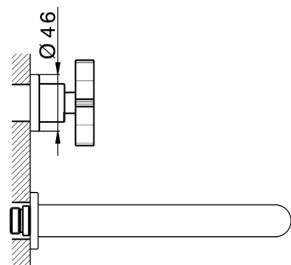

Exposed part for concealed washbasin mixer GRACE_GS013510

MODEL **GS013510**

Exposed part for concealed washbasin mixer, without concealed part, for item ZA033511

AVAILABLE FINISHINGS

-  **21** 21 Chrome
-  **2F** 2F Brushed Nickel
-  **2W** 2W Brushed Gold
-  **5H** 5H Dark Brass Brushed
-  **5L** 5L Brushed Black Titanium
-  **6T** 6T Chrome/Matt Black

CHARACTERISTICS

Installation **Concealed**
 Required concealed parts **ZA033511**

Concealed washbasin mixer CONCEALED_ZA033511

MODEL **ZA033511**

Concealed washbasin mixer, right headvalve - left headvalve