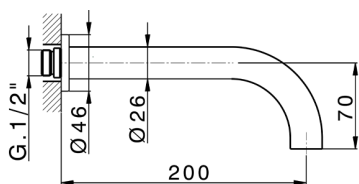

Exposed part for concealed washbasin mixer GRACE_GS013510

MODEL **GS013510**

Exposed part for concealed washbasin mixer, without concealed part, for item ZA033511

AVAILABLE FINISHINGS

-  **21** 21 Chrome
-  **2F** 2F Brushed Nickel
-  **2W** 2W Brushed Gold
-  **5H** 5H Dark Brass Brushed
-  **5L** 5L Brushed Black Titanium
-  **6T** 6T Chrome/Matt Black

CHARACTERISTICS

Installation **Concealed**

Required concealed parts **ZA033511**

Concealed washbasin mixer CONCEALED_ZA033511

MODEL **ZA033511**

Concealed washbasin mixer, right headvalve - left headvalve

AVAILABLE FINISHINGS