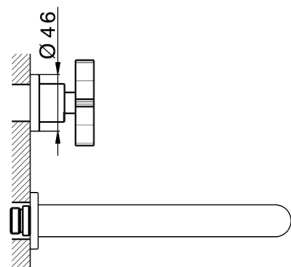

Exposed part for concealed washbasin mixer GRACE_GS013510

MODEL **GS013510**

Exposed part for concealed washbasin mixer, without concealed part, for item ZA033511

AVAILABLE FINISHINGS

-  **21** 21 Chrome
-  **2F** 2F Brushed Nickel
-  **2W** 2W Brushed Gold
-  **5H** 5H Dark Brass Brushed
-  **5L** 5L Brushed Black Titanium
-  **6T** 6T Chrome/Matt Black

CHARACTERISTICS

Installation **Concealed**

Required concealed parts **ZA033511**

Concealed washbasin mixer CONCEALED_ZA033511

MODEL **ZA033511**

Concealed washbasin mixer, right headvalve - left headvalve

AVAILABLE FINISHINGS