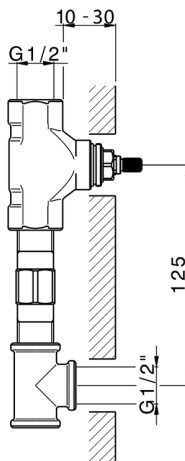

2025-01-05