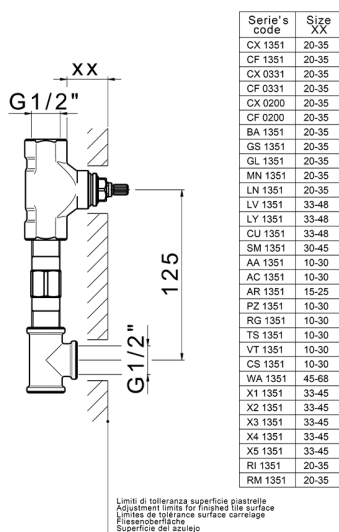

Concealed washbasin mixer CONCEALED_ZA033510

MODEL **ZA033510**

Concealed washbasin mixer, with two right headvalves

AVAILABLE FINISHINGS

CHARACTERISTICS

Concealed **1**

Concealed washbasin mixer CONCEALED_ZA033510

ZA033510

<https://en.cisal.it/concealed-washbasin-mixer-concealed-za033510>

2026-05-20