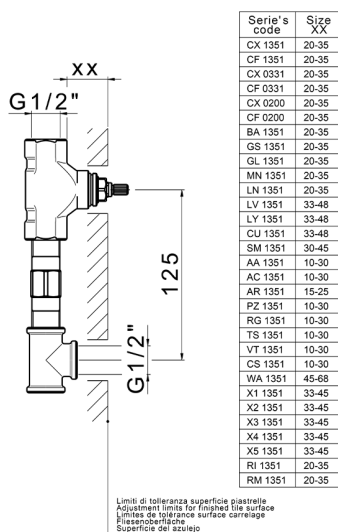

## Concealed washbasin mixer CONCEALED\_ZA033510

MODEL **ZA033510**

Concealed washbasin mixer, with two right headvalves

AVAILABLE FINISHINGS

 **04** 04 Without finishing

CHARACTERISTICS

Concealed **1**

## Concealed washbasin mixer CONCEALED\_ZA033510

ZA033510

<https://en.cisal.it/concealed-washbasin-mixer-concealed-za033510>

2026-04-04