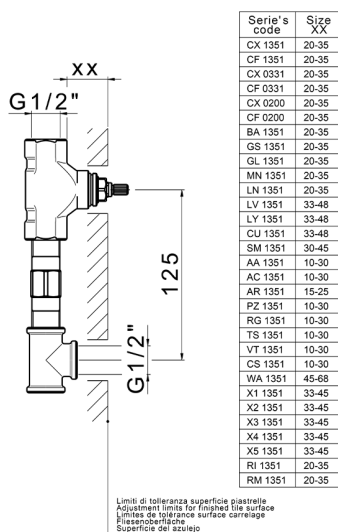

Concealed washbasin mixer CONCEALED_ZA033510

MODEL **ZA033510**

Concealed washbasin mixer, with two right headvalves

AVAILABLE FINISHINGS

 **04** 04 Without finishing

CHARACTERISTICS

Concealed **1**

Concealed washbasin mixer CONCEALED_ZA033510

ZA033510

<https://en.cisal.it/concealed-washbasin-mixer-concealed-za033510>

2026-07-03