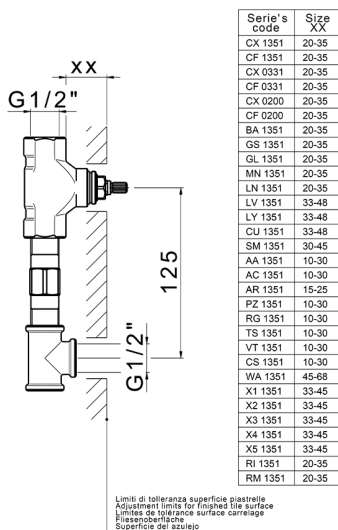

## Concealed washbasin mixer CONCEALED\_ZA033510

MODEL **ZA033510**

Concealed washbasin mixer, with two right headvalves

AVAILABLE FINISHINGS

CHARACTERISTICS

Concealed **1**

## Concealed washbasin mixer CONCEALED\_ZA033510

ZA033510

<https://en.cisal.it/concealed-washbasin-mixer-concealed-za033510>

2026-06-13