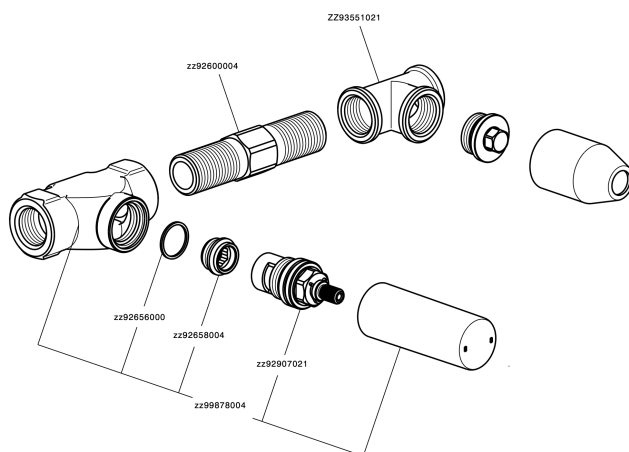

Concealed washbasin mixer CONCEALED_ZA033510

MODEL **ZA033510**

Concealed washbasin mixer, with two right headvalves

AVAILABLE FINISHINGS

CHARACTERISTICS

Concealed **1**

Concealed washbasin mixer CONCEALED_ZA033510

ZA033510

<https://en.cisal.it/concealed-washbasin-mixer-concealed-za033510>

2026-05-20