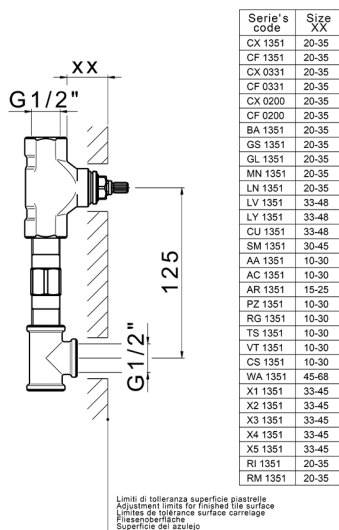

Concealed washbasin mixer CONCEALED_ZA033510

MODEL **ZA033510**

Concealed washbasin mixer, with two right headvalves

AVAILABLE FINISHINGS

04 04 Without finishing

CHARACTERISTICS

Concealed **1**

Concealed washbasin mixer CONCEALED_ZA033510

ZA033510

<https://en.cisal.it/concealed-washbasin-mixer-concealed-za033510>

2026-04-24