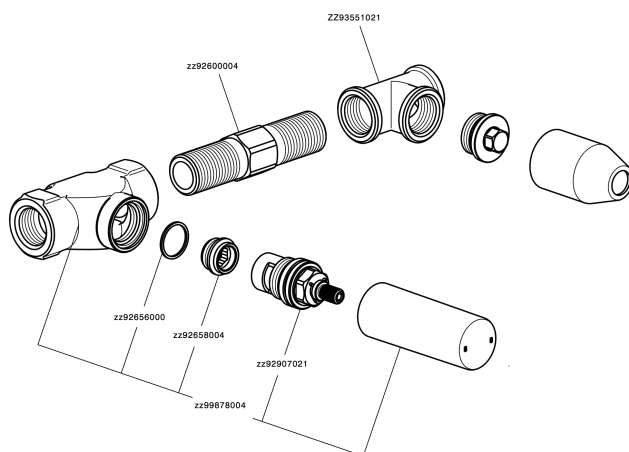

Concealed washbasin mixer CONCEALED_ZA033510

ZA033510

<https://en.cisal.it/concealed-washbasin-mixer-concealed-za033510>

2026-05-20