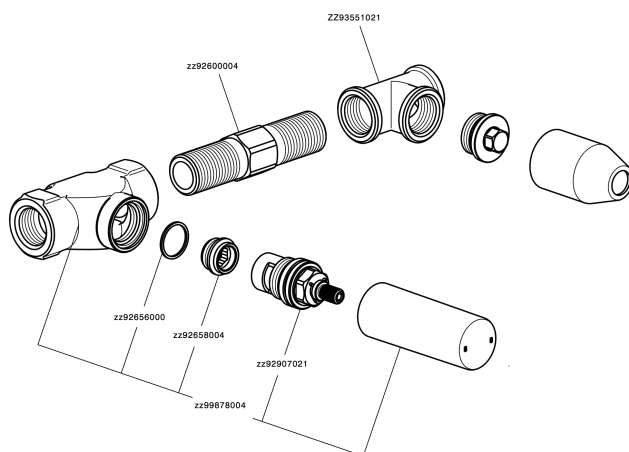

Concealed washbasin mixer CONCEALED_ZA033510

ZA033510

<https://en.cisal.it/concealed-washbasin-mixer-concealed-za033510>

2026-06-13