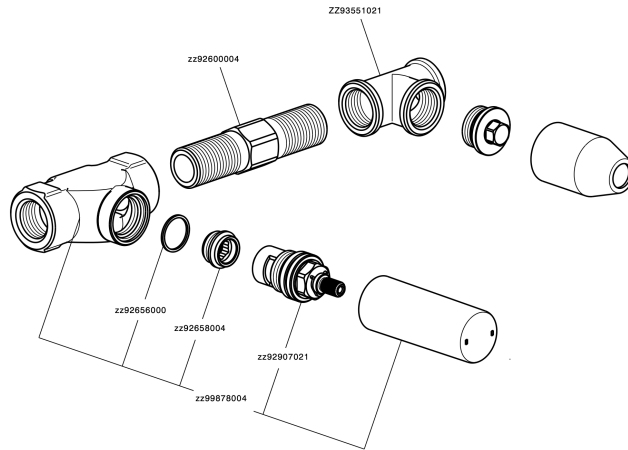

Concealed washbasin mixer CONCEALED_ZA033510

ZA033510

<https://en.cisal.it/concealed-washbasin-mixer-concealed-za033510>

2026-07-03