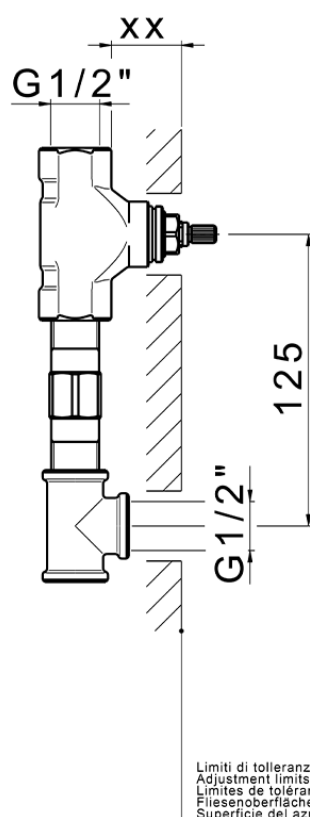

Concealed washbasin mixer CONCEALED_ZA033510

Serie's code	Size XX
CX 1351	20-35
CF 1351	20-35
CX 0331	20-35
CF 0331	20-35
CX 0200	20-35
CF 0200	20-35
BA 1351	20-35
GS 1351	20-35
GL 1351	20-35
MN 1351	20-35
LN 1351	20-35
LV 1351	33-48
LY 1351	33-48
CU 1351	33-48
SM 1351	30-45
AA 1351	10-30
AC 1351	10-30
AR 1351	15-25
PZ 1351	10-30
RG 1351	10-30
TS 1351	10-30
VT 1351	10-30
CS 1351	10-30
WA 1351	45-68
X1 1351	33-45
X2 1351	33-45
X3 1351	33-45
X4 1351	33-45
X5 1351	33-45
RI 1351	20-35
RM 1351	20-35

ZA033510

<https://en.cisal.it/concealed-washbasin-mixer-concealed-za033510>

2026-04-04