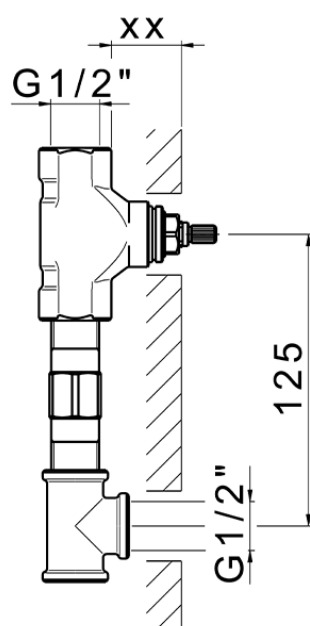

Concealed washbasin mixer CONCEALED_ZA033510

Serie's code	Size XX
CX 1351	20-35
CF 1351	20-35
CX 0331	20-35
CF 0331	20-35
CX 0200	20-35
CF 0200	20-35
BA 1351	20-35
GS 1351	20-35
GL 1351	20-35
MN 1351	20-35
LN 1351	20-35
LV 1351	33-48
LY 1351	33-48
CU 1351	33-48
SM 1351	30-45
AA 1351	10-30
AC 1351	10-30
AR 1351	15-25
PZ 1351	10-30
RG 1351	10-30
TS 1351	10-30
VT 1351	10-30
CS 1351	10-30
WA 1351	45-68
X1 1351	33-45
X2 1351	33-45
X3 1351	33-45
X4 1351	33-45
X5 1351	33-45
RI 1351	20-35
RM 1351	20-35

ZA033510

<https://en.cisal.it/concealed-washbasin-mixer-concealed-za033510>

2026-06-14