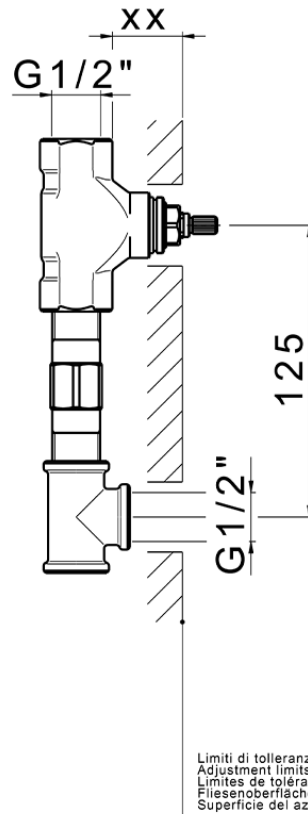

## Concealed washbasin mixer CONCEALED\_ZA033510

Serie's code	Size XX
CX 1351	20-35
CF 1351	20-35
CX 0331	20-35
CF 0331	20-35
CX 0200	20-35
CF 0200	20-35
BA 1351	20-35
GS 1351	20-35
GL 1351	20-35
MN 1351	20-35
LN 1351	20-35
LV 1351	33-48
LY 1351	33-48
CU 1351	33-48
SM 1351	30-45
AA 1351	10-30
AC 1351	10-30
AR 1351	15-25
PZ 1351	10-30
RG 1351	10-30
TS 1351	10-30
VT 1351	10-30
CS 1351	10-30
WA 1351	45-68
X1 1351	33-45
X2 1351	33-45
X3 1351	33-45
X4 1351	33-45
X5 1351	33-45
RI 1351	20-35
RM 1351	20-35

ZA033510

<https://en.cisal.it/concealed-washbasin-mixer-concealed-za033510>

2026-06-14