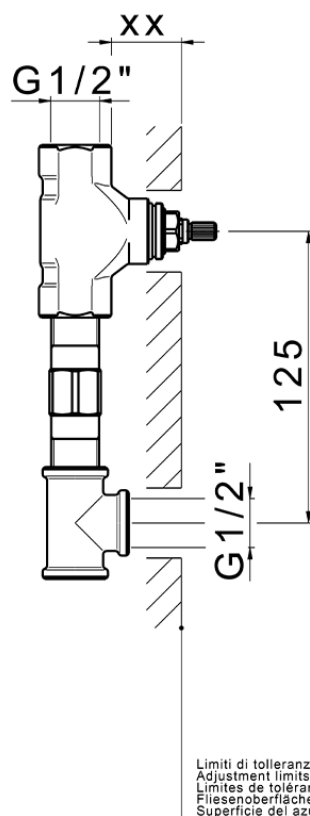

Concealed washbasin mixer CONCEALED_ZA033510

Serie's code	Size XX
CX 1351	20-35
CF 1351	20-35
CX 0331	20-35
CF 0331	20-35
CX 0200	20-35
CF 0200	20-35
BA 1351	20-35
GS 1351	20-35
GL 1351	20-35
MN 1351	20-35
LN 1351	20-35
LV 1351	33-48
LY 1351	33-48
CU 1351	33-48
SM 1351	30-45
AA 1351	10-30
AC 1351	10-30
AR 1351	15-25
PZ 1351	10-30
RG 1351	10-30
TS 1351	10-30
VT 1351	10-30
CS 1351	10-30
WA 1351	45-68
X1 1351	33-45
X2 1351	33-45
X3 1351	33-45
X4 1351	33-45
X5 1351	33-45
RI 1351	20-35
RM 1351	20-35

ZA033510

<https://en.cisal.it/concealed-washbasin-mixer-concealed-za033510>

2026-04-24