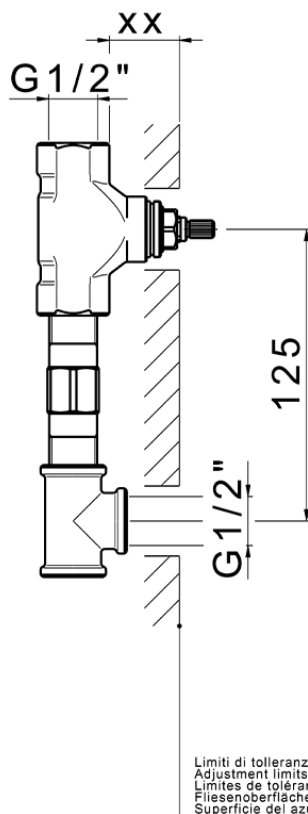

Concealed washbasin mixer CONCEALED_ZA033510

Serie's code	Size XX
CX 1351	20-35
CF 1351	20-35
CX 0331	20-35
CF 0331	20-35
CX 0200	20-35
CF 0200	20-35
BA 1351	20-35
GS 1351	20-35
GL 1351	20-35
MN 1351	20-35
LN 1351	20-35
LV 1351	33-48
LY 1351	33-48
CU 1351	33-48
SM 1351	30-45
AA 1351	10-30
AC 1351	10-30
AR 1351	15-25
PZ 1351	10-30
RG 1351	10-30
TS 1351	10-30
VT 1351	10-30
CS 1351	10-30
WA 1351	45-68
X1 1351	33-45
X2 1351	33-45
X3 1351	33-45
X4 1351	33-45
X5 1351	33-45
RI 1351	20-35
RM 1351	20-35

ZA033510

<https://en.cisal.it/concealed-washbasin-mixer-concealed-za033510>

2026-05-20