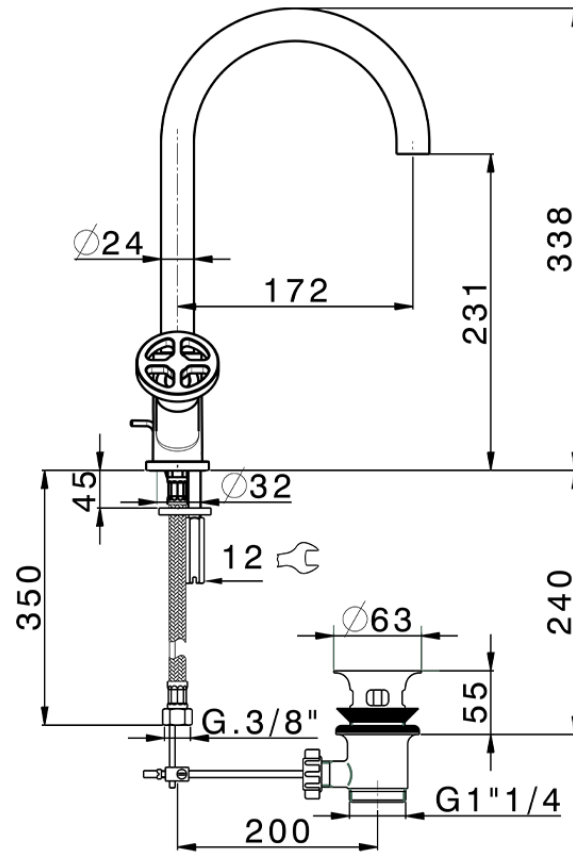

## Washbasin mixer GRACE\_MN000520

MN000520

<https://en.cisal.it/washbasin-mixer-grace-mn000520>

2026-05-20