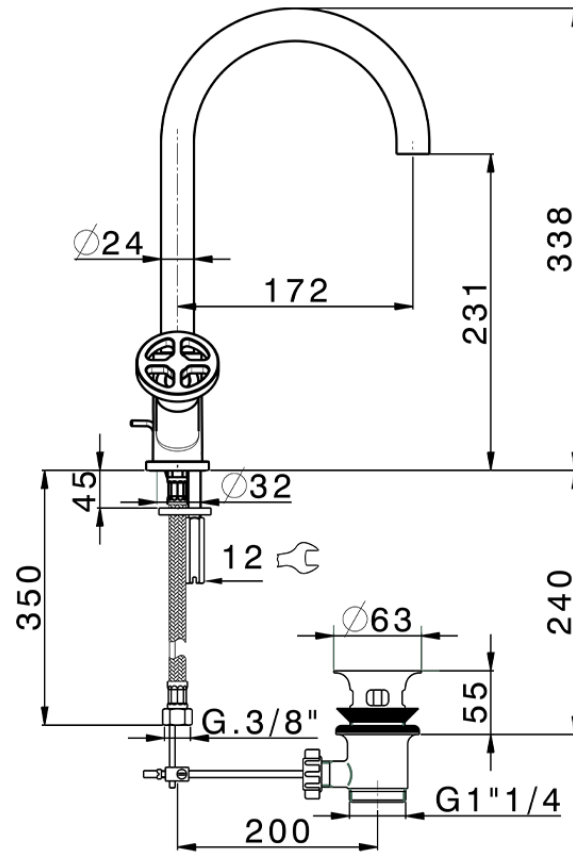

## Washbasin mixer GRACE\_MN000520

MN000520

<https://en.cisal.it/washbasin-mixer-grace-mn000520>

2026-04-29