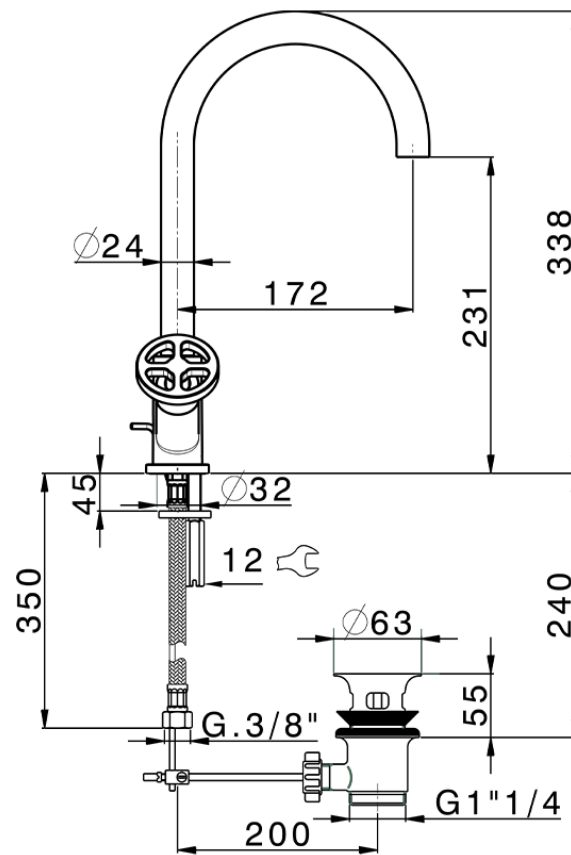

Washbasin mixer GRACE_MN000520

MN000520

<https://en.cisal.it/washbasin-mixer-grace-mn000520>

2026-04-09