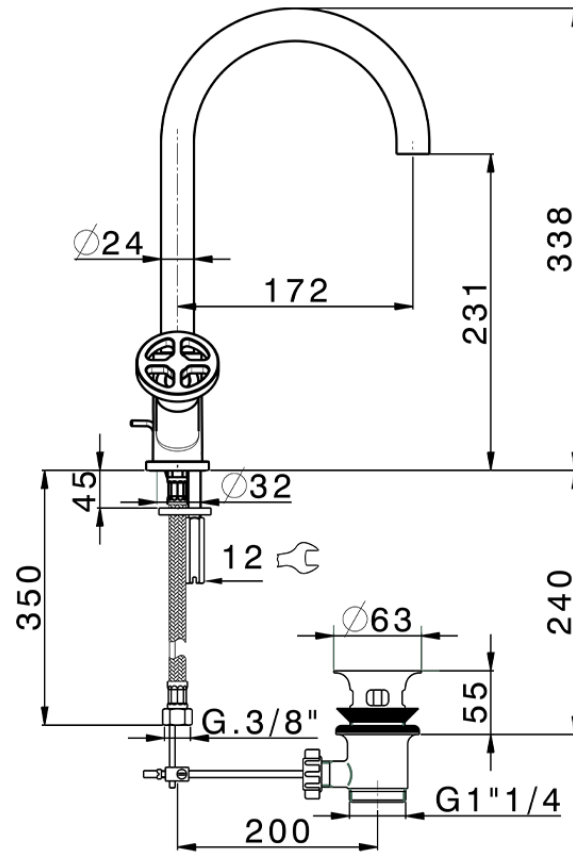

Washbasin mixer GRACE_MN000520

MN000520

<https://en.cisal.it/washbasin-mixer-grace-mn000520>

2026-06-14