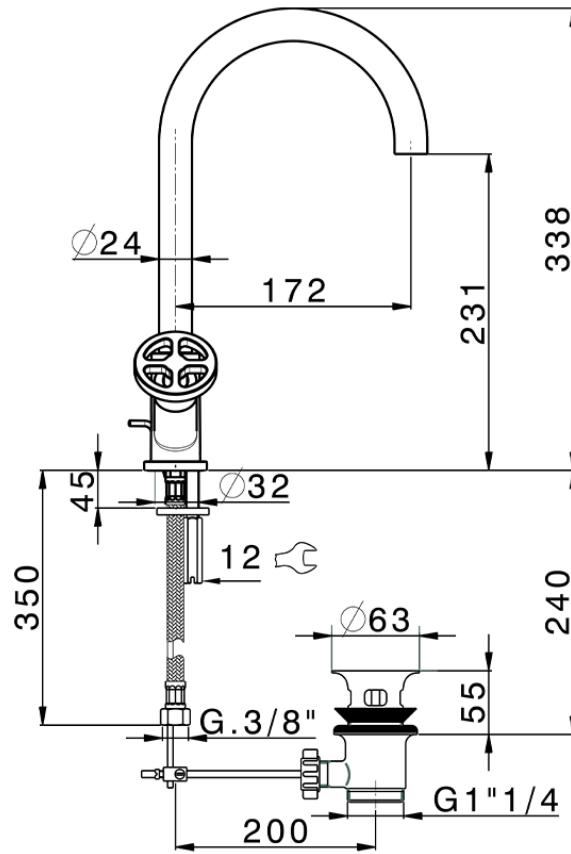

Washbasin mixer GRACE_MN000520

MN000520

<https://en.cisal.it/washbasin-mixer-grace-mn000520>

2026-04-30