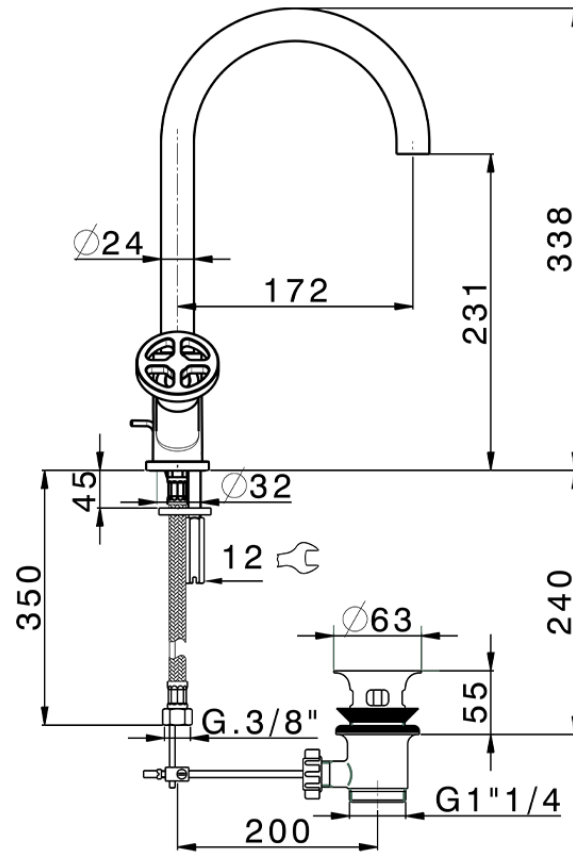

Washbasin mixer GRACE_MN000520

MN000520

<https://en.cisal.it/washbasin-mixer-grace-mn000520>

2026-04-17