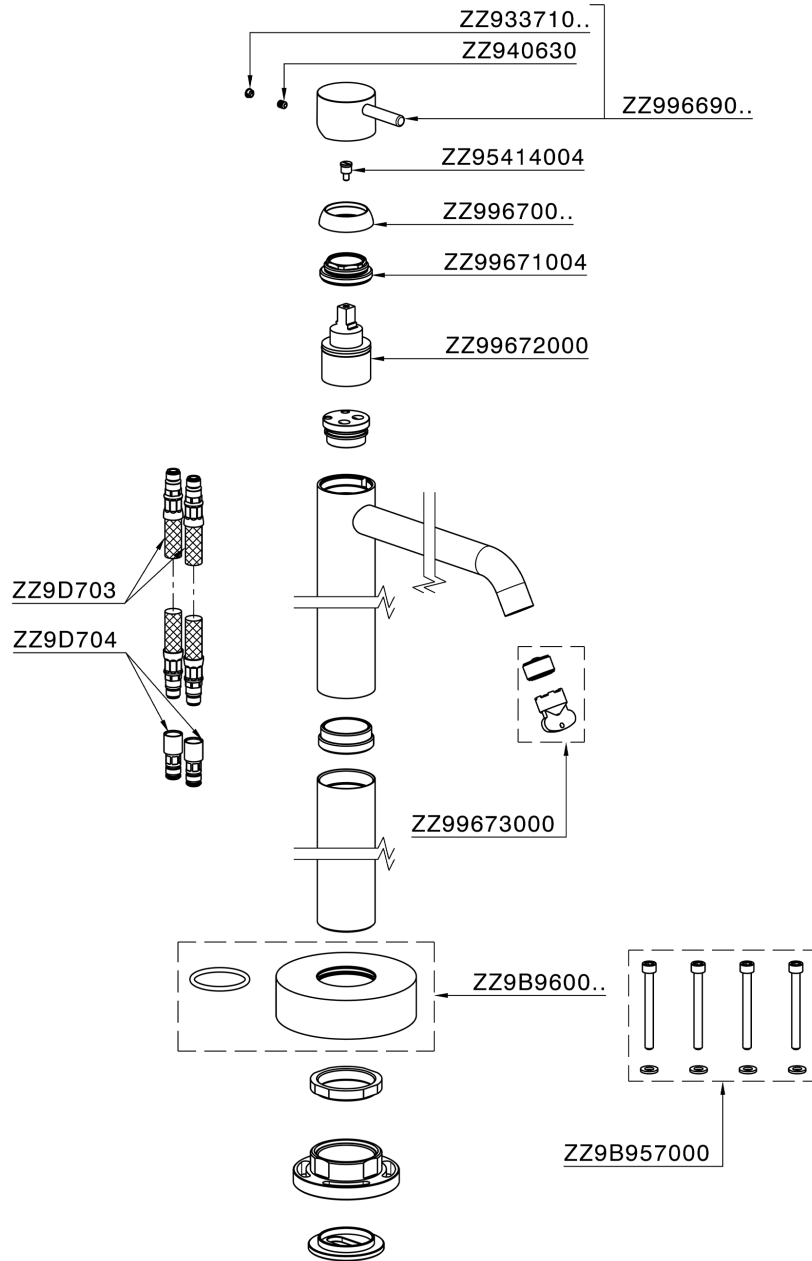

Exposed part for single basin on the floor NUOVA LESS_LN014510

MODEL **LN014510**

Exposed part for single basin on the floor, without concealed part, for item ZA004510

AVAILABLE FINISHINGS

-  **21** 21 Chrome
-  **2F** 2F Brushed Nickel
-  **40** 40 Matt Black
-  **4Q** 4Q Matt White

CHARACTERISTICS

- Cartridge Spare Parts **ZZ99672000**
- 35 mm Cartridge**
- Installation **Concealed**
- Required concealed parts **ZA004510**

EcoStop

EcoStop feature limits water flow to approximately 50% of maximum output with one point of resistance on setting. Push slightly past the middle stop only when full water output is required. This will save water up to 50%.

Exposed part for single basin on the floor NUOVA LESS_LN014510

LN014510

<https://en.cisal.it/exposed-part-for-single-basin-on-the-floor-nuova-less-ln014510>

Concealed part single lever free-standing CONCEALED_ZA004510

MODEL **ZA004510**

Concealed part single lever free-standing

AVAILABLE FINISHINGS

 **04** 04 Without finishing

CHARACTERISTICS

Concealed **1**

2024-12-22