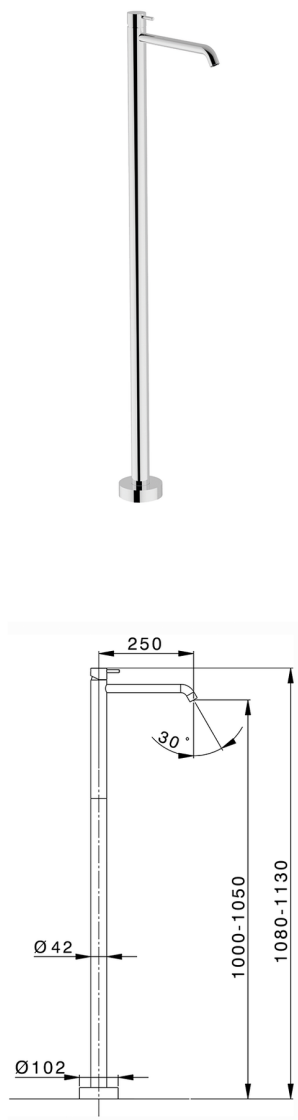

Exposed part for single basin on the floor NUOVA LESS_LN014510

MODEL **LN014510**

Exposed part for single basin on the floor, without concealed part, for item ZA004510

AVAILABLE FINISHINGS

-  **21** 21 Chrome
-  **2F** 2F Brushed Nickel
-  **40** 40 Matt Black
-  **4Q** 4Q Matt White

CHARACTERISTICS

- Cartridge Spare Parts **ZZ99672000**
- 35 mm Cartridge**
- Installation **Concealed**
- Required concealed parts **ZA004510**

EcoStop

EcoStop feature limits water flow to approximately 50% of maximum output with one point of resistance on setting. Push slightly past the middle stop only when full water output is required. This will save water up to 50%.

Exposed part for single basin on the floor NUOVA LESS_LN014510

LN014510

<https://en.cisal.it/exposed-part-for-single-basin-on-the-floor-nuova-less-ln014510>

Concealed part single lever free-standing CONCEALED_ZA004510

MODEL **ZA004510**

Concealed part single lever free-standing

AVAILABLE FINISHINGS

 **04** 04 Without finishing

CHARACTERISTICS

Concealed **1**

2024-12-22