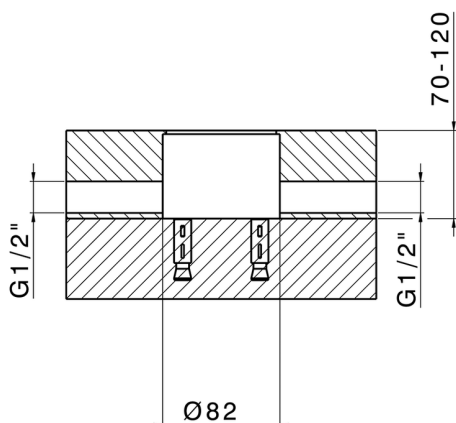

Exposed part for single basin on the floor NUOVA LESS_LN014510

MODEL **LN014510**

Exposed part for single basin on the floor, without concealed part, for item ZA004510

AVAILABLE FINISHINGS

-  **21** 21 Chrome
-  **2F** 2F Brushed Nickel
-  **40** 40 Matt Black
-  **4Q** 4Q Matt White

CHARACTERISTICS

- Cartridge Spare Parts **ZZ99672000**
- 35 mm Cartridge**
- Installation **Concealed**
- Required concealed parts **ZA004510**

EcoStop

EcoStop feature limits water flow to approximately 50% of maximum output with one point of resistance on setting. Push slightly past the middle stop only when full water output is required. This will save water up to 50%.

Exposed part for single basin on the floor NUOVA LESS_LN014510

LN014510

<https://en.cisal.it/exposed-part-for-single-basin-on-the-floor-nuova-less-ln014510>

Concealed part single lever free-standing CONCEALED_ZA004510

MODEL **ZA004510**

Concealed part single lever free-standing

AVAILABLE FINISHINGS

 **04** 04 Without finishing

CHARACTERISTICS

Concealed **1**

2024-12-22