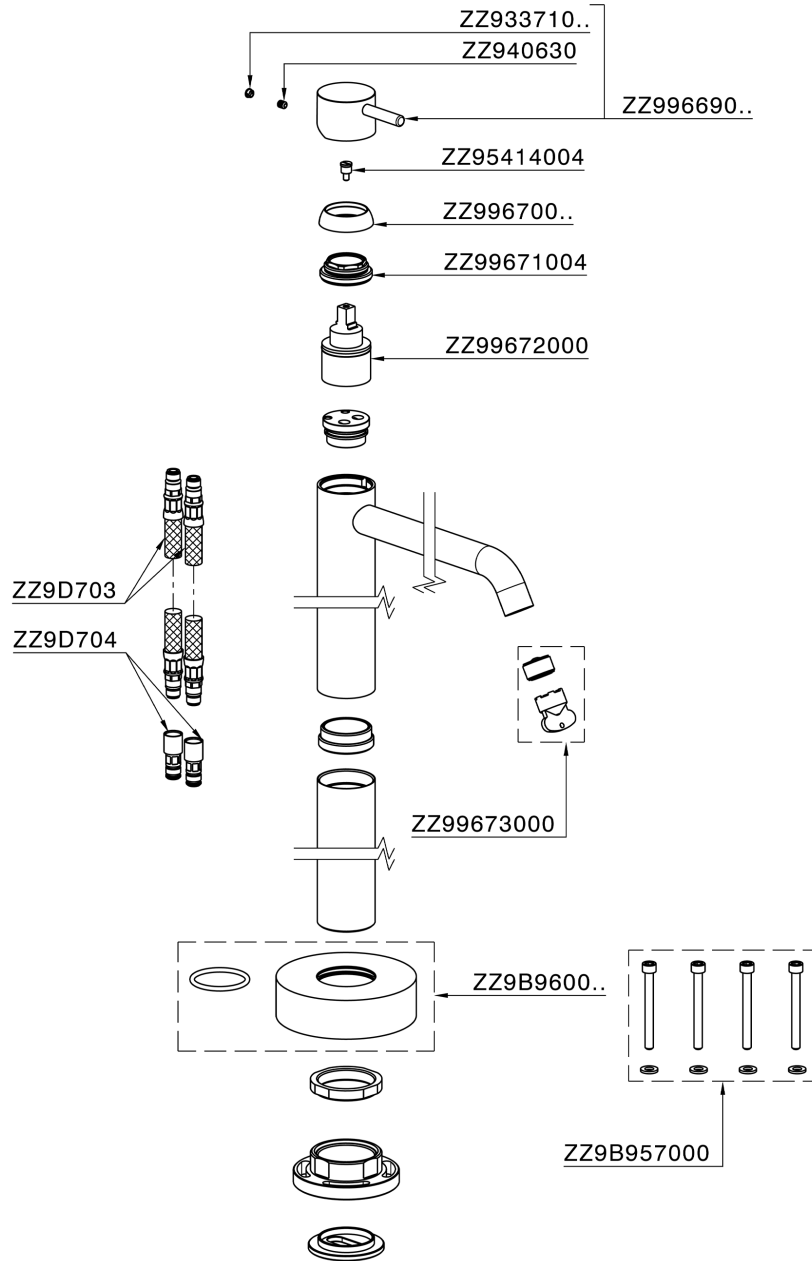

Exposed part for single basin on the floor NUOVA LESS_LN014510

LN014510

<https://en.cisal.it/exposed-part-for-single-basin-on-the-floor-nuova-less-ln014510>

Concealed part single lever free-standing CONCEALED_ZA004510

ZA004510

<https://en.cisal.it/concealed-part-single-lever-free-standing-concealed-za004510>

2024-12-22