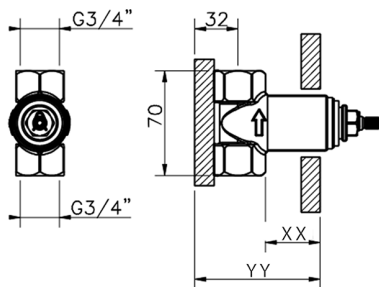

3/4 Stopvalve concealed part CONCEALED_ZA003330

MODEL **ZA003330**

3/4" Stopvalve concealed part, opening counterclockwise

AVAILABLE FINISHINGS

04 04 Without finishing

CHARACTERISTICS

Concealed **1**

Piastra/Plate/Plaque/Platte/Placa

2-3mm: XX 31-46 YY 80-95

10mm: XX 25-40 YY 76-91

2026-04-25