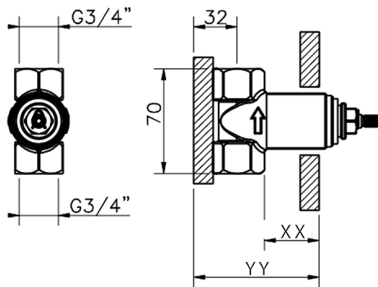

3/4 Stopvalve concealed part CONCEALED_ZA003330

MODEL **ZA003330**

3/4" Stopvalve concealed part, opening counterclockwise

AVAILABLE FINISHINGS

04 04 Without finishing

CHARACTERISTICS

Concealed **1**

Piastra/Plate/Plaque/Platte/Placa

2-3mm: XX 31-46 YY 80-95

10mm: XX 25-40 YY 76-91

2026-06-13