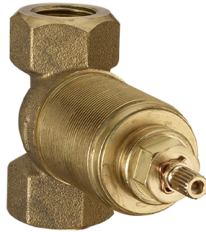

3/4 Stopvalve concealed part CONCEALED_ZA003330

MODEL **ZA003330**

3/4" Stopvalve concealed part, opening counterclockwise

AVAILABLE FINISHINGS

04 04 Without finishing

CHARACTERISTICS

Concealed **1**

Piastra/Plate/Plaque/Platte/Placa

2-3mm: XX 31-46 YY 80-95

10mm: XX 25-40 YY 76-91

2026-04-25