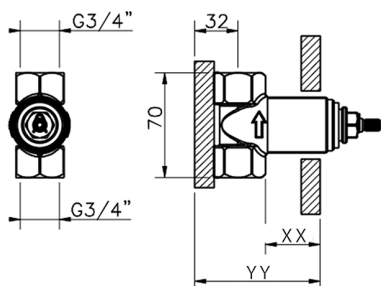

3/4 Stopvalve concealed part CONCEALED_ZA003330

MODEL **ZA003330**

3/4" Stopvalve concealed part, opening counterclockwise

AVAILABLE FINISHINGS

04 04 Without finishing

CHARACTERISTICS

Concealed **1**

Piastra/Plate/Plaque/Platte/Placa

2-3mm: XX 31-46 YY 80-95

10mm: XX 25-40 YY 76-91

2026-05-19