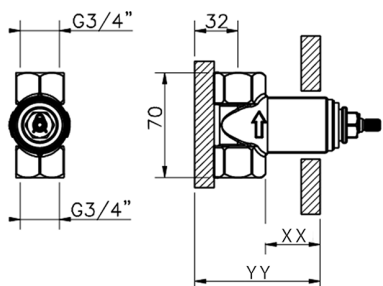

## 3/4 Stopvalve concealed part CONCEALED\_ZA003330

MODEL **ZA003330**

3/4" Stopvalve concealed part, opening counterclockwise

AVAILABLE FINISHINGS

**04** 04 Without finishing

CHARACTERISTICS

Concealed **1**

Piastra/Plate/Plaque/Platte/Placa

2-3mm: XX 31-46 YY 80-95

10mm: XX 25-40 YY 76-91

2026-04-04