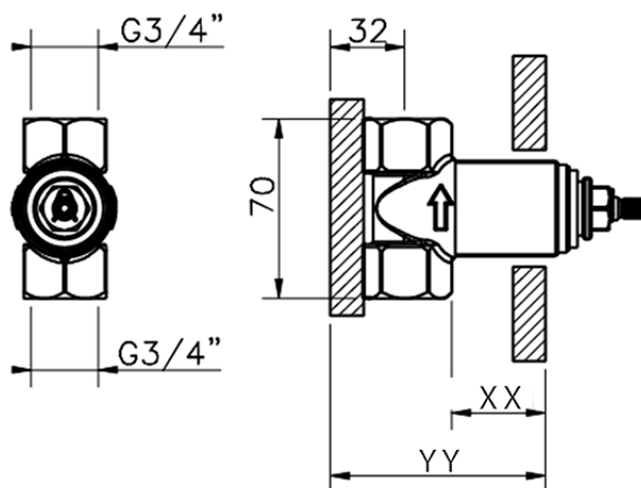

## 3/4 Stopvalve concealed part CONCEALED\_ZA003330

Piastra/Plate/Plaque/Platte/Placa

2-3mm: XX 31-46 YY 80-95

10mm: XX 25-40 YY 76-91

ZA003330

<https://en.cisal.it/3-4-stopvalve-concealed-part-concealed-za003330>