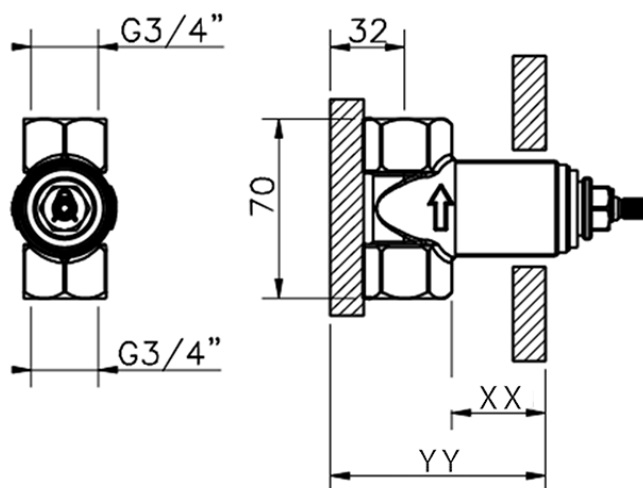

3/4 Stopvalve concealed part CONCEALED_ZA003330

Piastra/Plate/Plaque/Platte/Placa

2-3mm: XX 31-46 YY 80-95

10mm: XX 25-40 YY 76-91

ZA003330

<https://en.cisal.it/3-4-stopvalve-concealed-part-concealed-za003330>