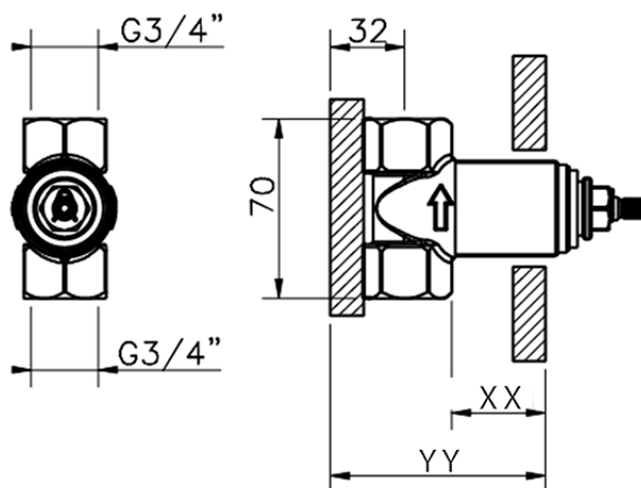

3/4 Stopvalve concealed part CONCEALED_ZA003330

Piastra/Plate/Plaque/Platte/Placa

2-3mm: XX 31-46 YY 80-95

10mm: XX 25-40 YY 76-91

ZA003330

<https://en.cisal.it/3-4-stopvalve-concealed-part-concealed-za003330>