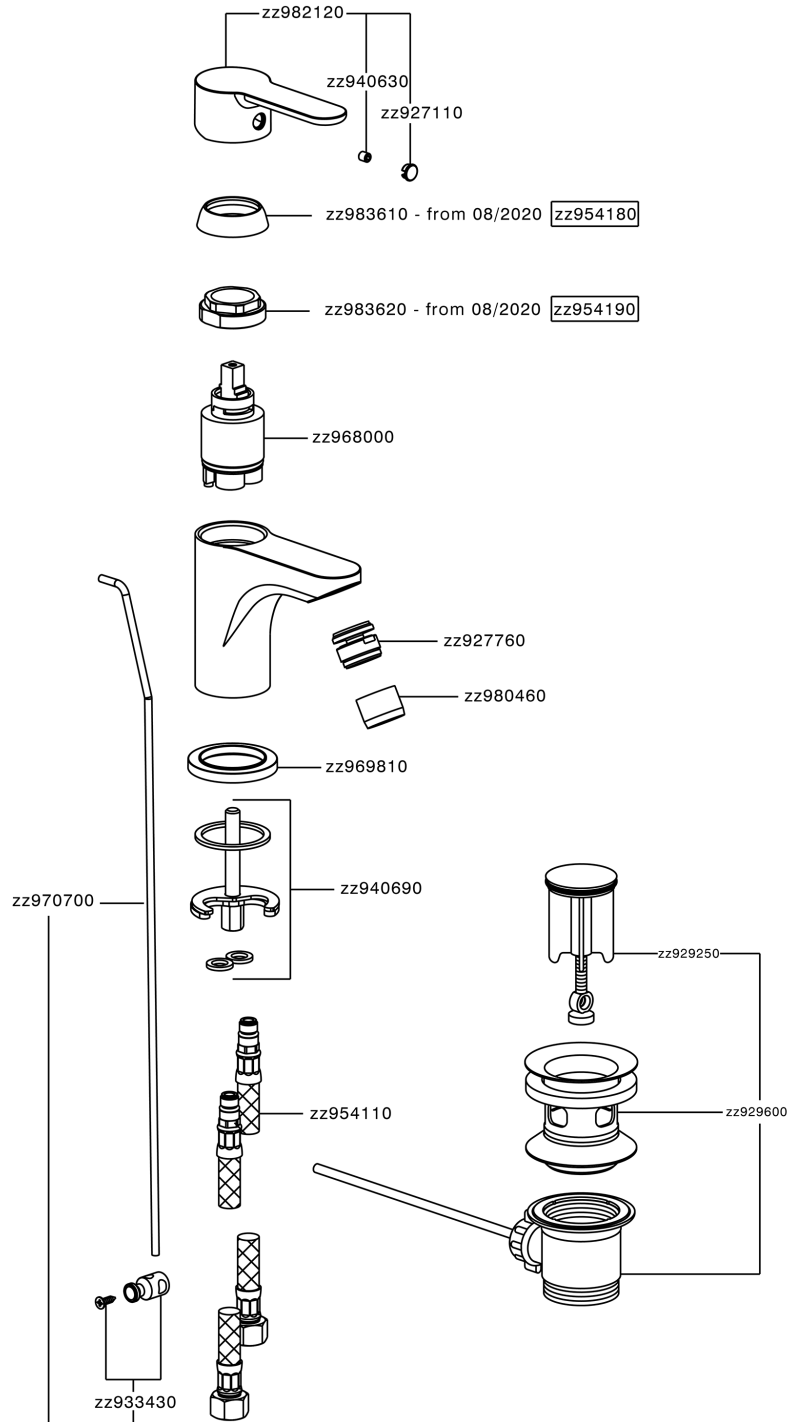

Single lever bidet mixer EnergySave TENDER_C2000555

MODEL **C2000555**

Single lever bidet mixer EnergySave, with automatic 1"1/4 automatic pop-up waste, G.3/8" stainless steel flexible hoses

AVAILABLE FINISHINGS

CHARACTERISTICS

Cartridge Spare Parts **ZZ96800000**

35 mm Cartridge

EcoStop

EcoStop feature limits water flow to approximately 50% of maximum output with one point of resistance on setting. Push slightly past the middle stop only when full water output is required. This will save water up to 50%.

EnergySave

Thanks to the EnergySave device, only cold water will be drawn if the lever is operated in the central position, so that the water heater will not be engaged and no hot water wasted, leading to considerable savings in energy and costs. The temperature can be adjusted by rotating the lever to the left, until the desired temperature is reached.

Single lever bidet mixer EnergySave TENDER_C2000555

C2000555

<https://en.cisal.it/single-lever-bidet-mixer-energysave-tender-c2000555>

2026-04-08