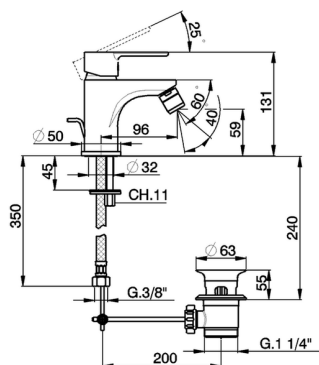

Single lever bidet mixer EnergySave TENDER_C2000555

MODEL **C2000555**

Single lever bidet mixer EnergySave, with automatic 1"1/4 automatic pop-up waste, G.3/8" stainless steel flexible hoses

AVAILABLE FINISHINGS

CHARACTERISTICS

Cartridge Spare Parts **ZZ96800000**

35 mm Cartridge

EcoStop

EcoStop feature limits water flow to approximately 50% of maximum output with one point of resistance on setting. Push slightly past the middle stop only when full water output is required. This will save water up to 50%.