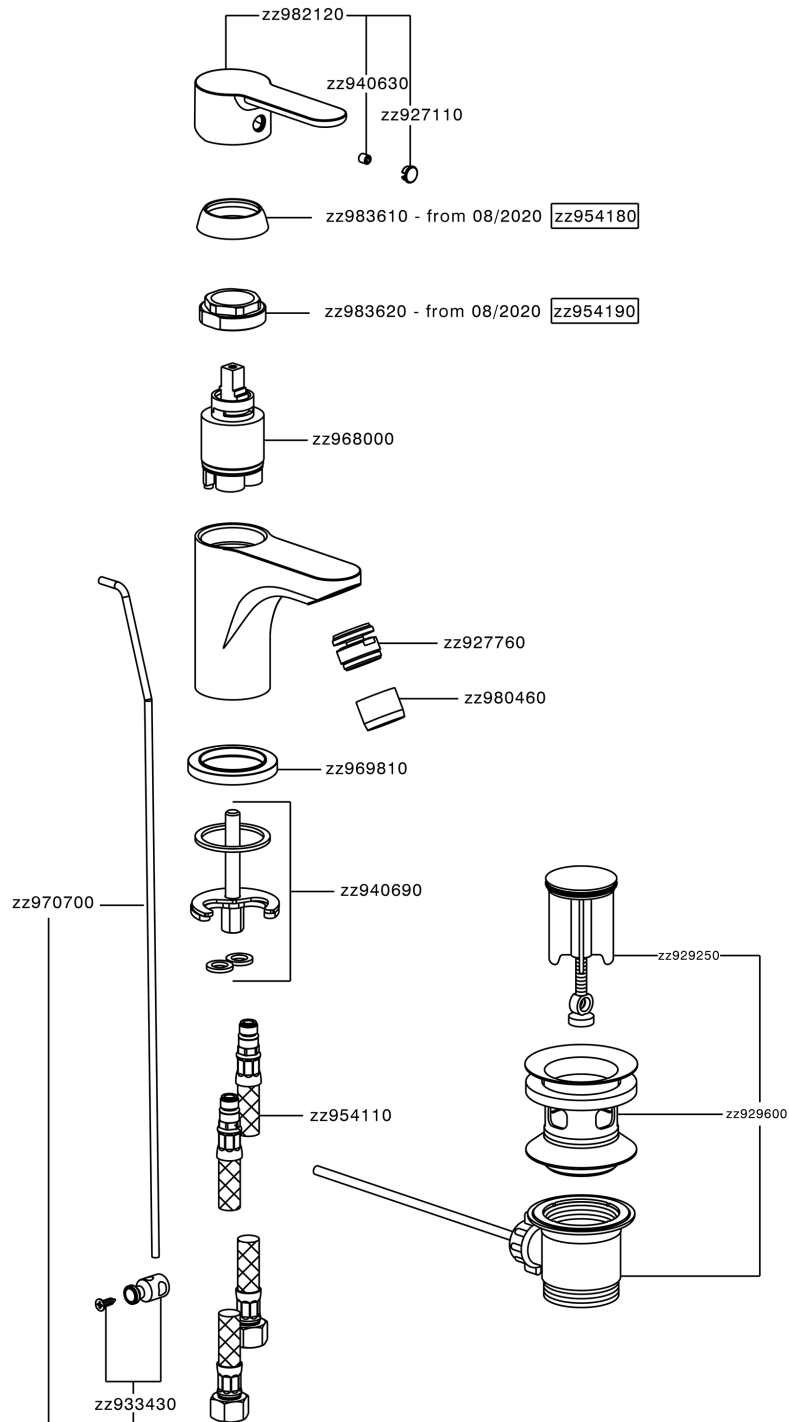

Single lever bidet mixer EnergySave TENDER_C2000555

MODEL **C2000555**

Single lever bidet mixer EnergySave, with automatic 1"1/4 automatic pop-up waste, G.3/8" stainless steel flexible hoses

AVAILABLE FINISHINGS

CHARACTERISTICS

Cartridge Spare Parts **ZZ96800000**

35 mm Cartridge

EcoStop

EcoStop feature limits water flow to approximately 50% of maximum output with one point of resistance on setting. Push slightly past the middle stop only when full water output is required. This will save water up to 50%.

EnergySave

Thanks to the EnergySave device, only cold water will be drawn if the lever is operated in the central position, so that the water heater will not be engaged and no hot water wasted, leading to considerable savings in energy and costs. The temperature can be adjusted by rotating the lever to the left, until the desired temperature is reached.

Single lever bidet mixer EnergySave TENDER_C2000555

C2000555

<https://en.cisal.it/single-lever-bidet-mixer-energysave-tender-c2000555>

2026-06-13