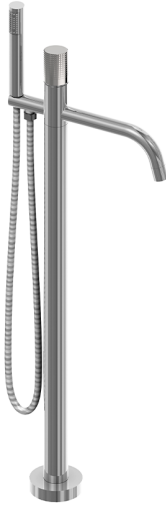

Free standing single lever bath mixer NUANCE X32_X1004204

MODEL **X1004204**

Free standing single lever bath mixer, handshower holder on column, D.22 mm INOX minimalistic one spray handshower, concealed part included, 150 cm Stainless Steel flexible hose - INOX AISI

AVAILABLE FINISHINGS

5H 5H Dark Brass Brushed

5L 5L Brushed Black Titanium

5N 5N Brushed Rose Gold

D1 D1 Brushed Inox

CHARACTERISTICS

Cartridge Spare Parts **ZZ9B871000**

40 mm Progressive single-lever cartridge