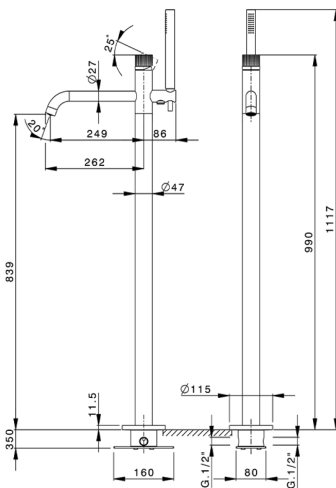

Free standing single lever bath mixer NUANCE X32_X1004204

MODEL **X1004204**

Free standing single lever bath mixer, handshower holder on column, D.22 mm INOX minimalistic one spray handshower, concealed part included, 150 cm Stainless Steel flexible hose - INOX AISI

AVAILABLE FINISHINGS

5H 5H Dark Brass Brushed

5L 5L Brushed Black Titanium

5N 5N Brushed Rose Gold

D1 D1 Brushed Inox

CHARACTERISTICS

Cartridge Spare Parts **ZZ9B871000**

40 mm Progressive single-lever cartridge