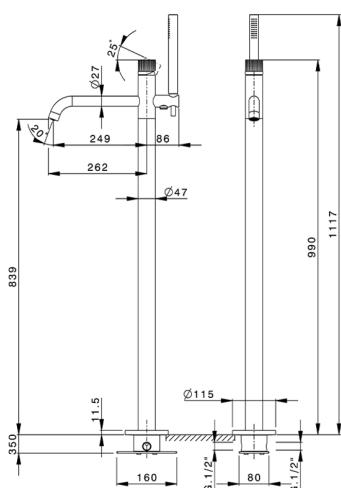

Free standing single lever bath mixer NUANCE X32_X1004204

MODEL **X1004204**

Free standing single lever bath mixer, handshower holder on column, D.22 mm INOX minimalistic one spray handshower, concealed part included, 150 cm Stainless Steel flexible hose - INOX AISI

AVAILABLE FINISHINGS

-  **5H** 5H Dark Brass Brushed
-  **5L** 5L Brushed Black Titanium
-  **5N** 5N Brushed Rose Gold
-  **D1** D1 Brushed Inox

CHARACTERISTICS

Cartridge Spare Parts **ZZ9B871000**

40 mm Progressive single-lever cartridge