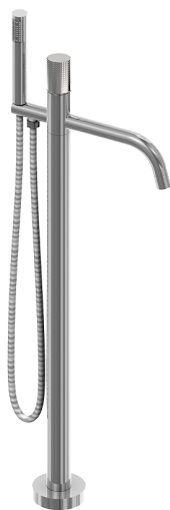

Free standing single lever bath mixer NUANCE X32_X1004204

MODEL **X1004204**

Free standing single lever bath mixer, handshower holder on column, D.22 mm INOX minimalistic one spray handshower, concealed part included, 150 cm Stainless Steel flexible hose - INOX AISI

AVAILABLE FINISHINGS

-  **5H** 5H Dark Brass Brushed
-  **5L** 5L Brushed Black Titanium
-  **5N** 5N Brushed Rose Gold
-  **D1** D1 Brushed Inox

CHARACTERISTICS

Cartridge Spare Parts **ZZ9B871000**

40 mm Progressive single-lever cartridge