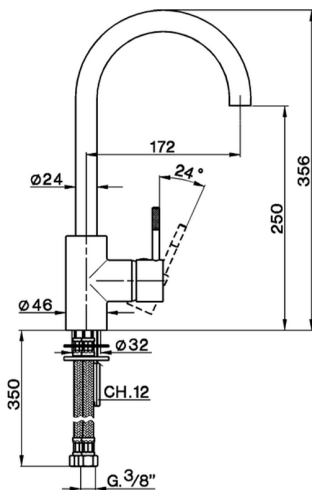

Single lever sink mixer KITCHEN_LS000530

MODEL **LS000530**

Single lever sink mixer, swivel spout, G.3/8" stainless steel flexible hoses

AVAILABLE FINISHINGS

21 21 Chrome

2A 2A Satin Brushed Nickel

CHARACTERISTICS

Cartridge Spare Parts **ZZ93196000**

38 mm Cartridge

2026-06-13