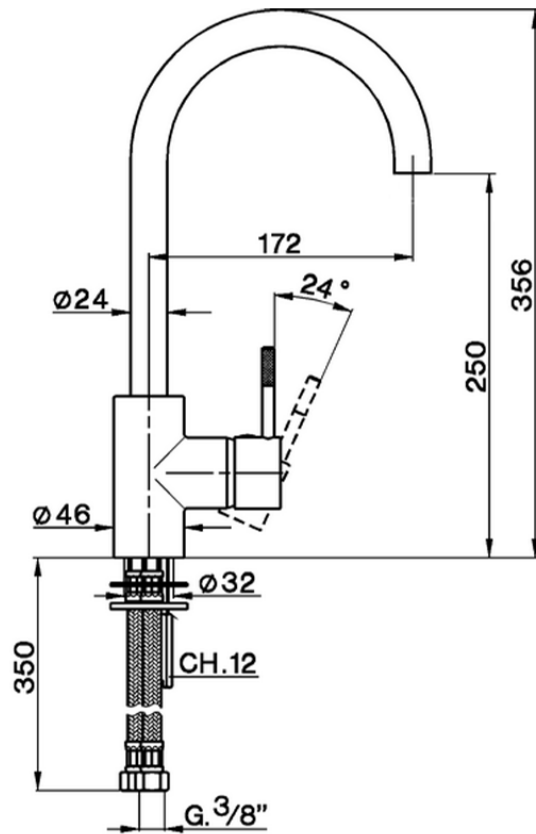

Single lever sink mixer KITCHEN_LS000530

LS000530

<https://en.cisal.it/single-lever-sink-mixer-kitchen-ls000530>

2026-06-14