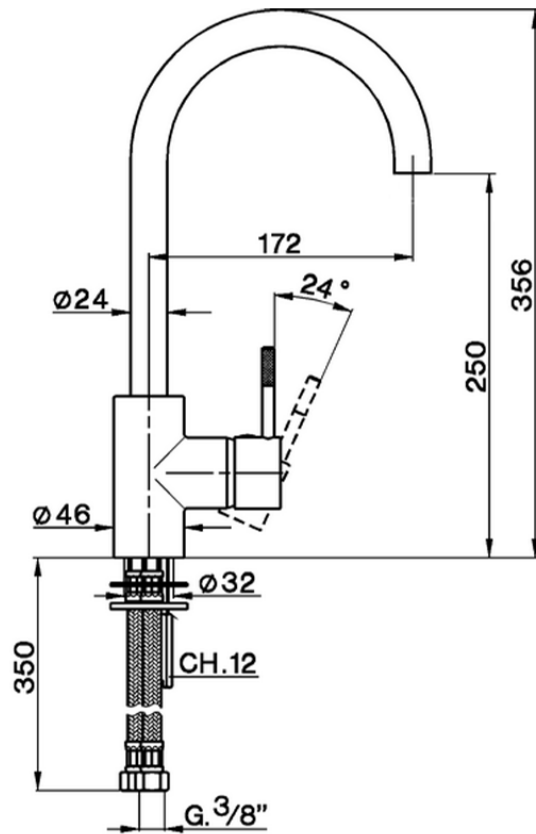

## Single lever sink mixer KITCHEN\_LS000530

LS000530

<https://en.cisal.it/single-lever-sink-mixer-kitchen-ls000530>

2026-04-06