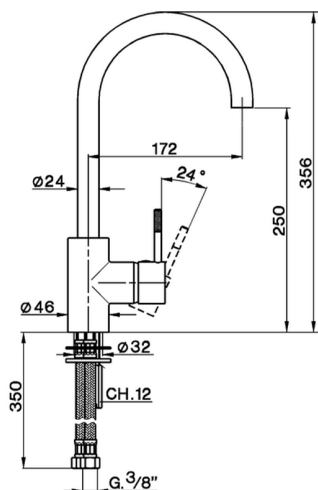

Single lever sink mixer KITCHEN_LS000530

MODEL **LS000530**

Single lever sink mixer, swivel spout, G.3/8" stainless steel flexible hoses

AVAILABLE FINISHINGS

21 21 Chrome

2A 2A Satin Brushed Nickel

CHARACTERISTICS

Cartridge Spare Parts **ZZ93196000**

38 mm Cartridge

2026-05-17