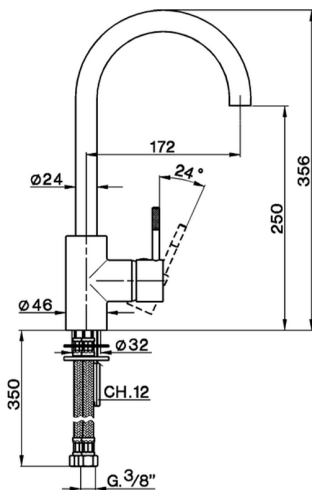

Single lever sink mixer KITCHEN_LS000530

MODEL **LS000530**

Single lever sink mixer, swivel spout, G.3/8" stainless steel flexible hoses

AVAILABLE FINISHINGS

21 21 Chrome

2A 2A Satin Brushed Nickel

CHARACTERISTICS

Cartridge Spare Parts **ZZ93196000**

38 mm Cartridge

2026-06-14