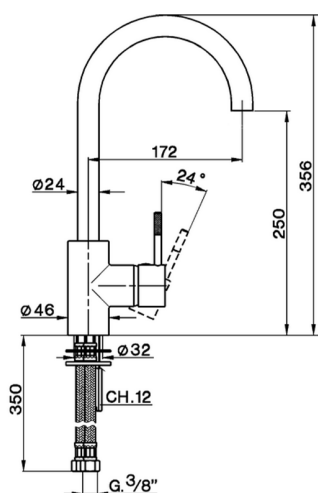

Single lever sink mixer KITCHEN_LS000530

MODEL **LS000530**

Single lever sink mixer, swivel spout, G.3/8" stainless steel flexible hoses

AVAILABLE FINISHINGS

21 21 Chrome

2A 2A Satin Brushed Nickel

CHARACTERISTICS

Cartridge Spare Parts **ZZ93196000**

38 mm Cartridge

2026-04-06