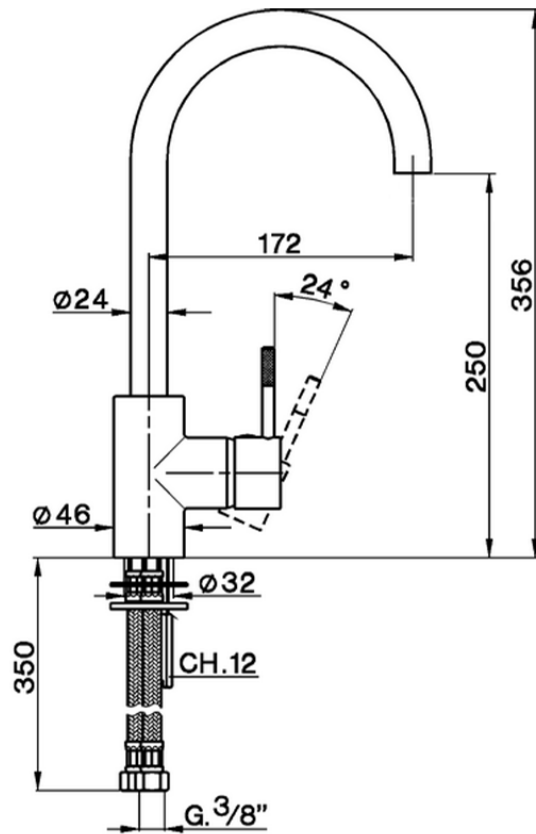

Single lever sink mixer KITCHEN_LS000530

LS000530

<https://en.cisal.it/single-lever-sink-mixer-kitchen-ls000530>

2026-05-17