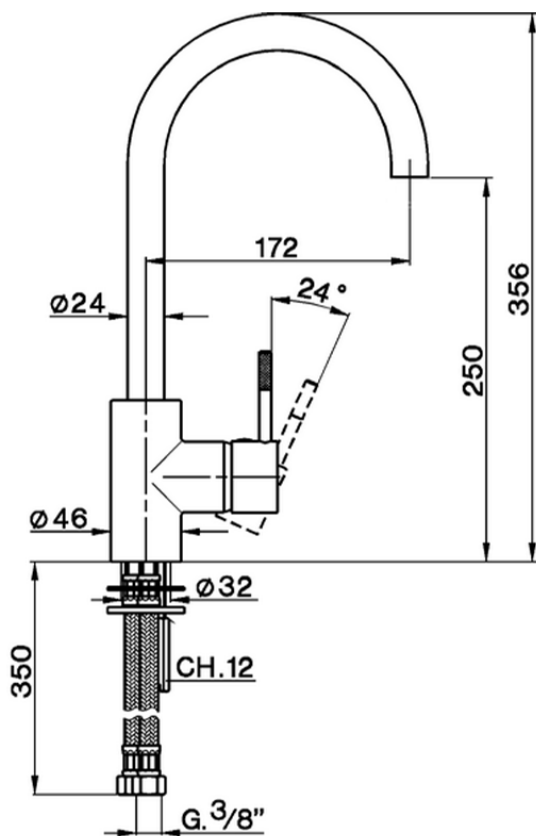

Single lever sink mixer KITCHEN_LS000530

LS000530

<https://en.cisal.it/single-lever-sink-mixer-kitchen-ls000530>

2026-04-26