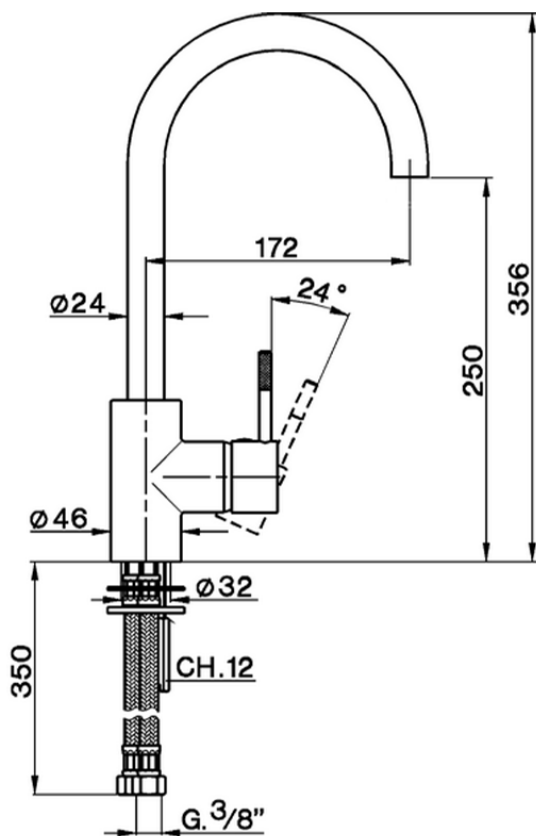

## Single lever sink mixer KITCHEN\_LS000530

LS000530

<https://en.cisal.it/single-lever-sink-mixer-kitchen-ls000530>

2026-06-13