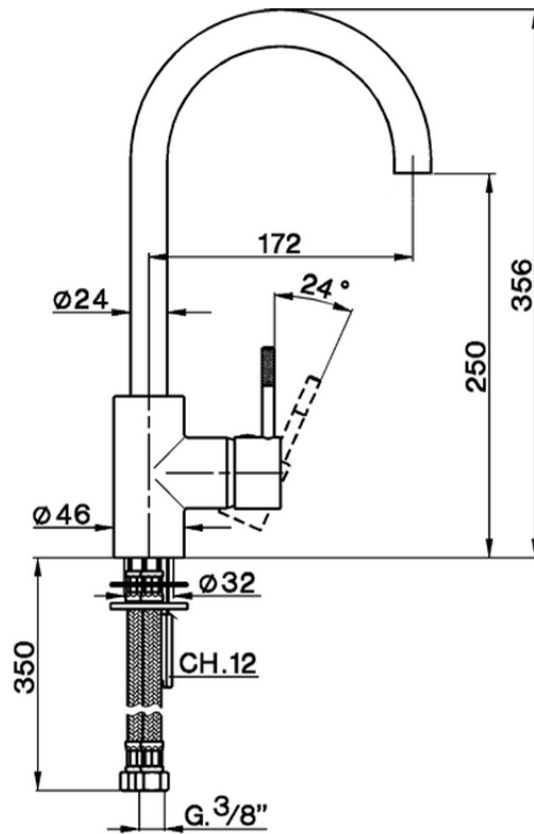

## Single lever sink mixer KITCHEN\_LS000530

LS000530

<https://en.cisal.it/single-lever-sink-mixer-kitchen-ls000530>

2026-07-03