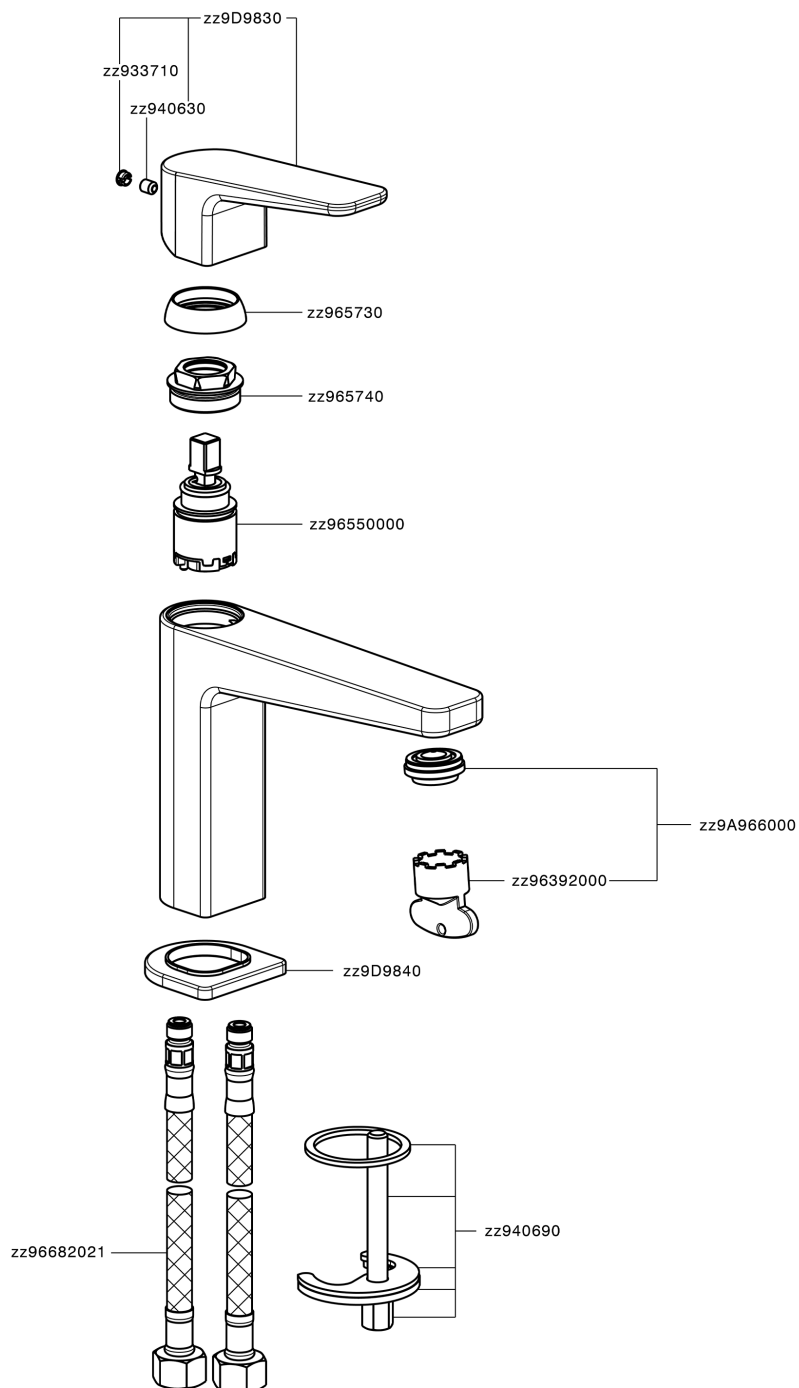

Single lever 'large' washbasin mixer ROCK&ROLL_RK000504

RK000504

<https://en.cisal.it/single-lever-large-washbasin-mixer-rockroll-rk000504>

2026-06-08