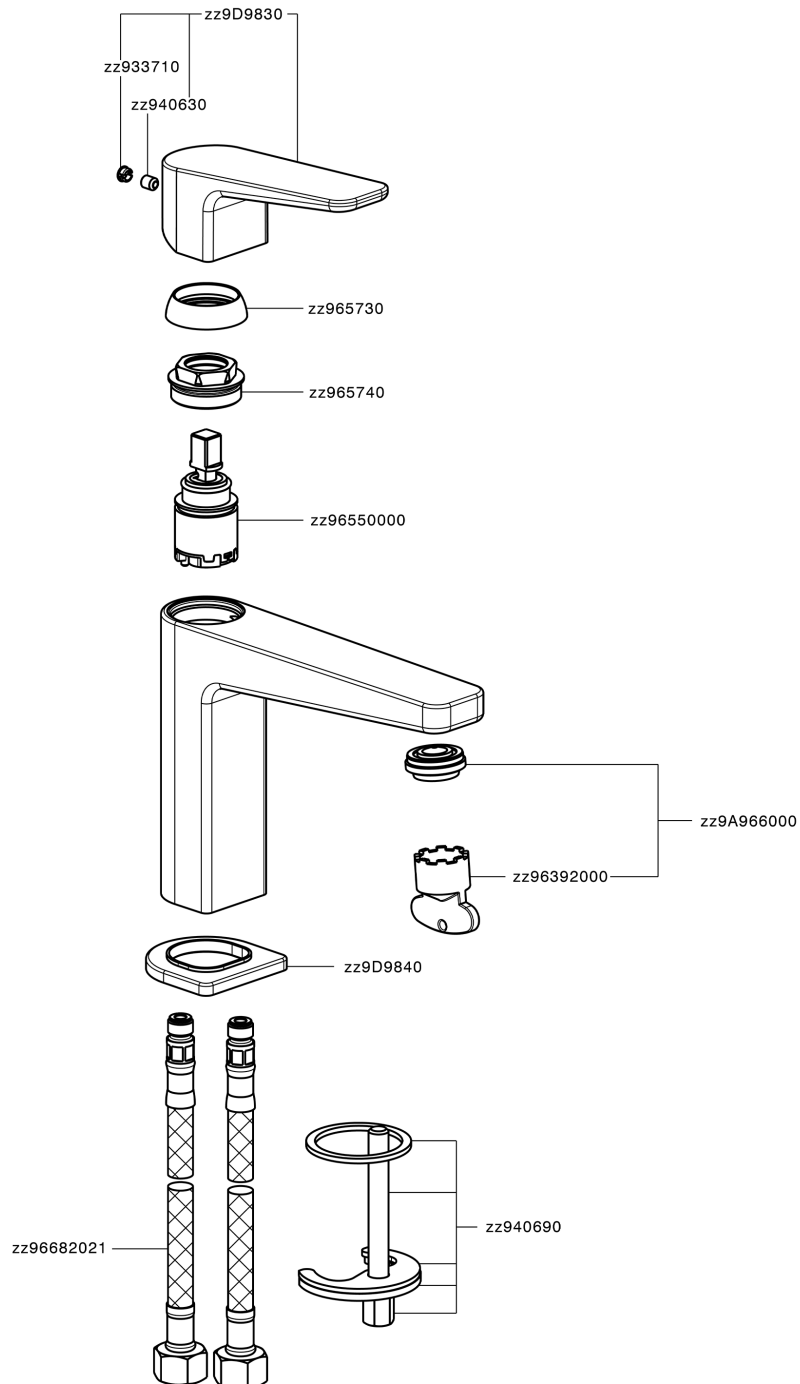

Single lever 'large' washbasin mixer ROCK&ROLL_RK000504

RK000504

<https://en.cisal.it/single-lever-large-washbasin-mixer-rockroll-rk000504>

2026-06-13