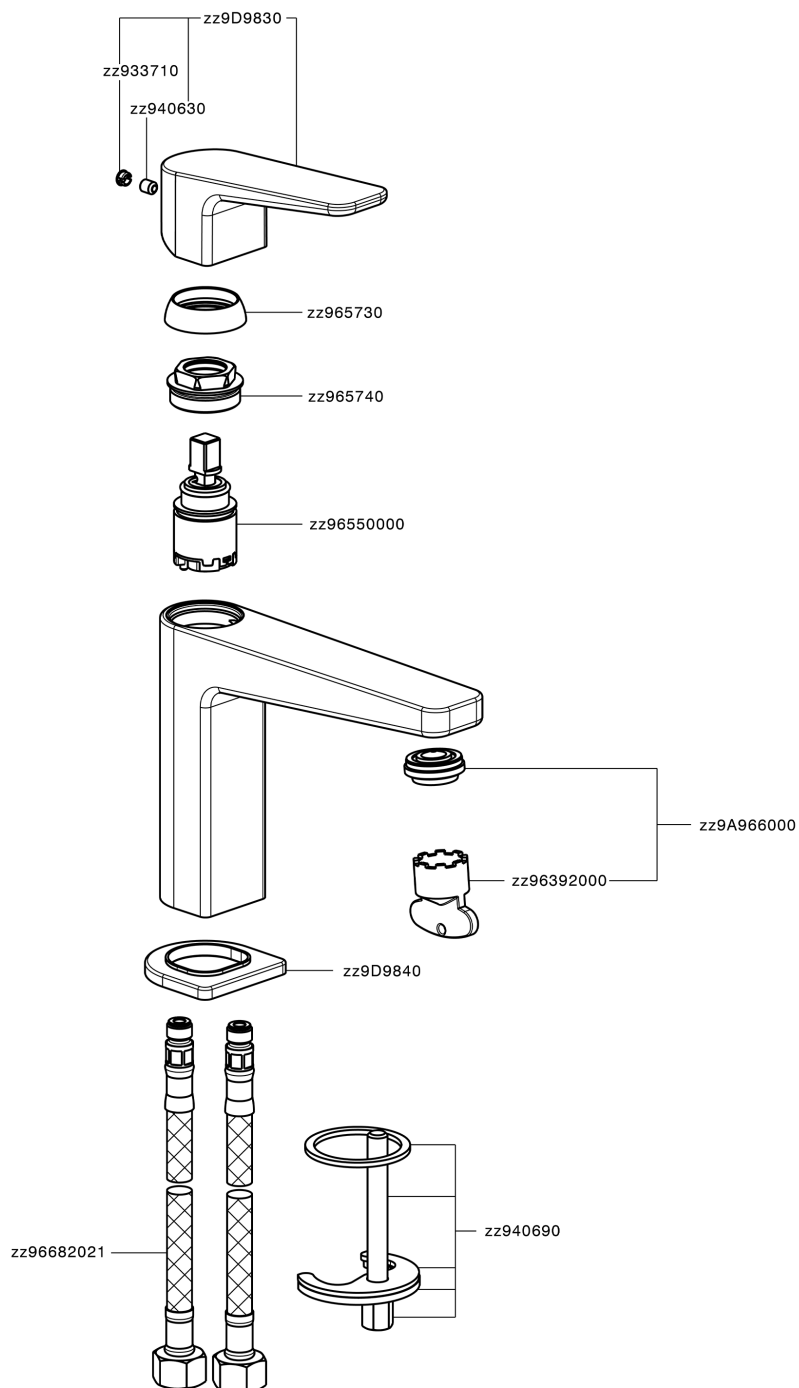

Single lever 'large' washbasin mixer ROCK&ROLL_RK000504

RK000504

<https://en.cisal.it/single-lever-large-washbasin-mixer-rockroll-rk000504>

2026-05-19