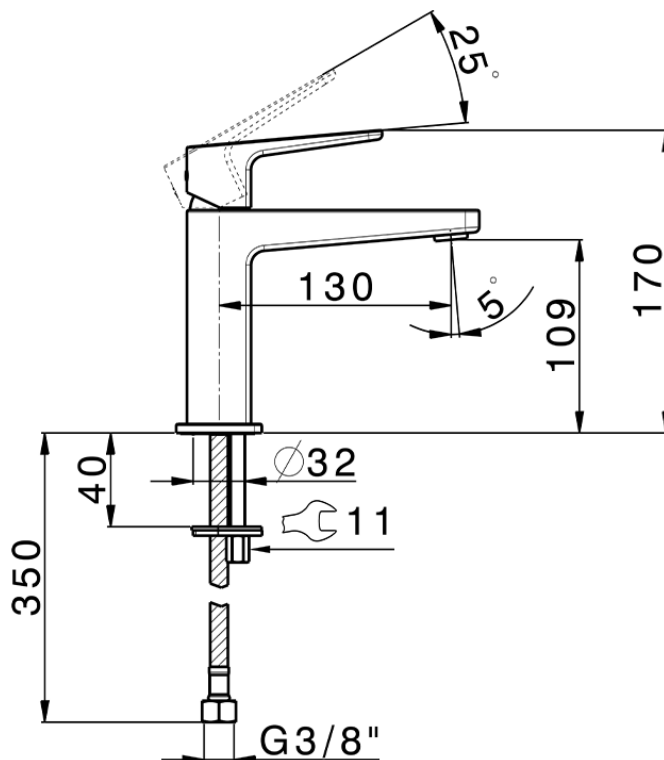

## Single lever 'large' washbasin mixer ROCK&ROLL\_RK000504

RK000504

<https://en.cisal.it/single-lever-large-washbasin-mixer-rockroll-rk000504>

2026-05-19