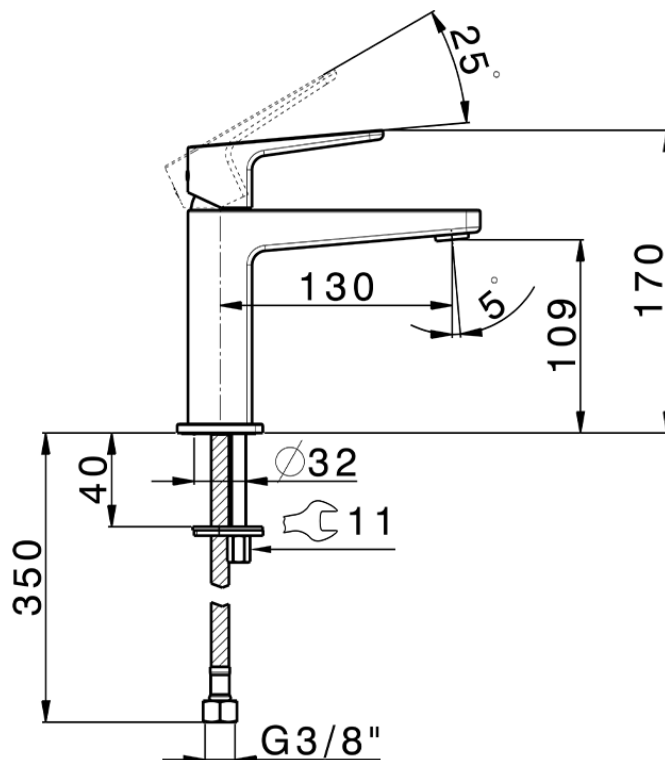

Single lever 'large' washbasin mixer ROCK&ROLL_RK000504

RK000504

<https://en.cisal.it/single-lever-large-washbasin-mixer-rockroll-rk000504>

2026-04-16