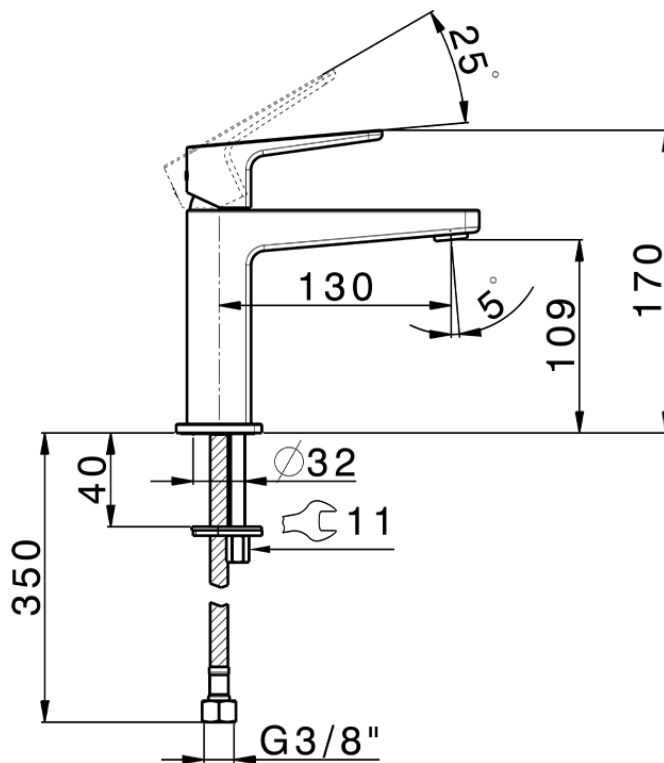

## Single lever 'large' washbasin mixer ROCK&ROLL\_RK000504

RK000504

<https://en.cisal.it/single-lever-large-washbasin-mixer-rockroll-rk000504>

2026-06-13