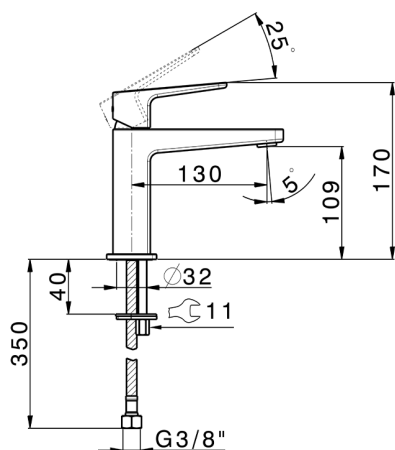

Single lever 'large' washbasin mixer ROCK&ROLL_RK000504

MODEL **RK000504**

Single lever 'large' washbasin mixer, without waste, G.3/8" stainless steel flexible hoses

AVAILABLE FINISHINGS

-  **21** 21 Chrome
-  **2F** 2F Brushed Nickel
-  **40** 40 Matt Black

CHARACTERISTICS

Cartridge Spare Parts **ZZ96550000**

25 mm Cartridge

Single lever 'large' washbasin mixer ROCK&ROLL_RK000504

RK000504

<https://en.cisal.it/single-lever-large-washbasin-mixer-rockroll-rk000504>