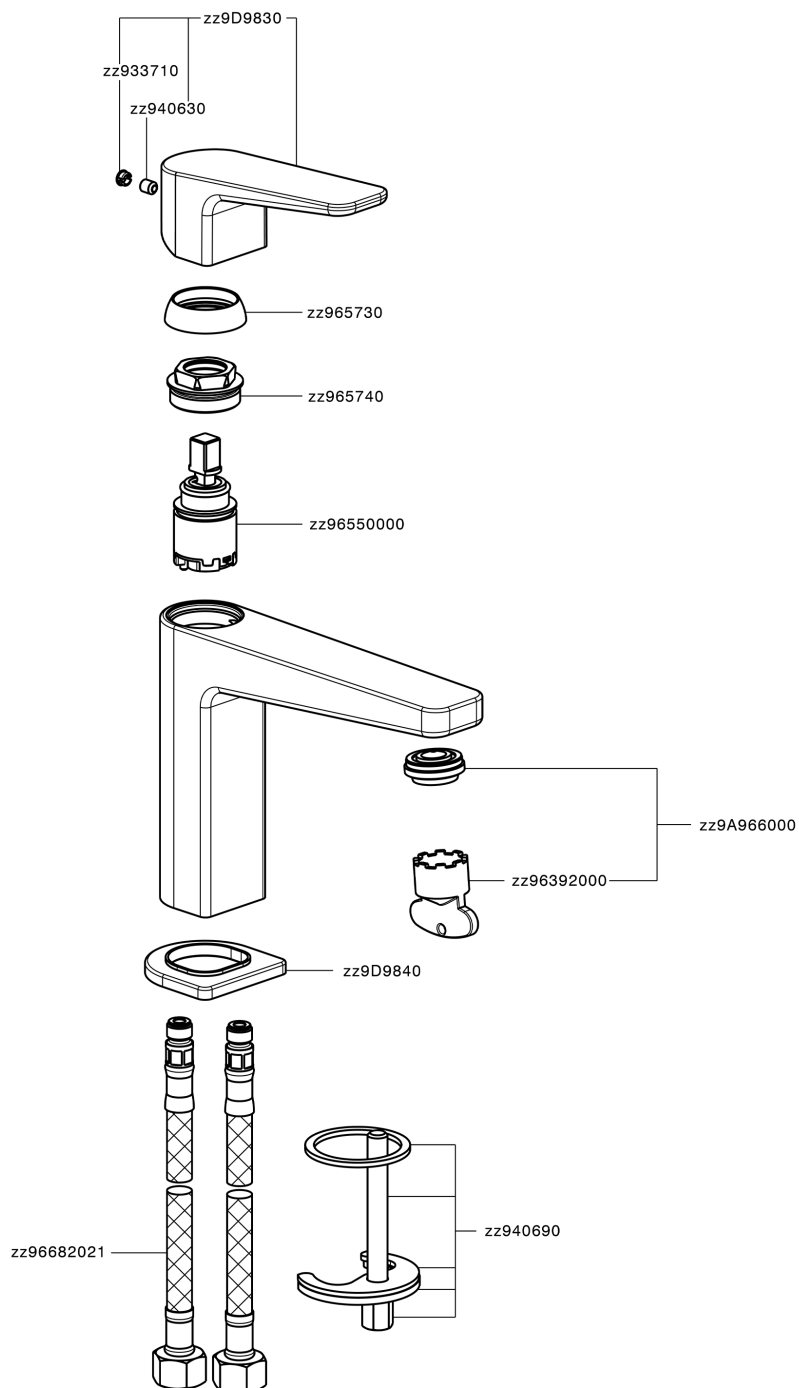

Single lever 'large' washbasin mixer ROCK&ROLL_RK000504

MODEL **RK000504**

Single lever 'large' washbasin mixer, without waste, G.3/8" stainless steel flexible hoses

AVAILABLE FINISHINGS

-  **21** 21 Chrome
-  **2F** 2F Brushed Nickel
-  **40** 40 Matt Black

CHARACTERISTICS

Cartridge Spare Parts **ZZ96550000**

25 mm Cartridge

Single lever 'large' washbasin mixer ROCK&ROLL_RK000504

RK000504

<https://en.cisal.it/single-lever-large-washbasin-mixer-rockroll-rk000504>