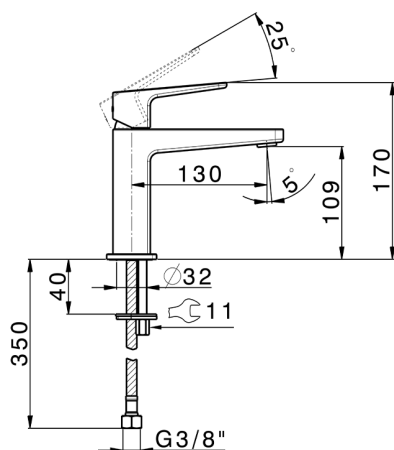

CHARACTERISTICS

Cartridge Spare Parts **ZZ96550000**

25 mm Cartridge