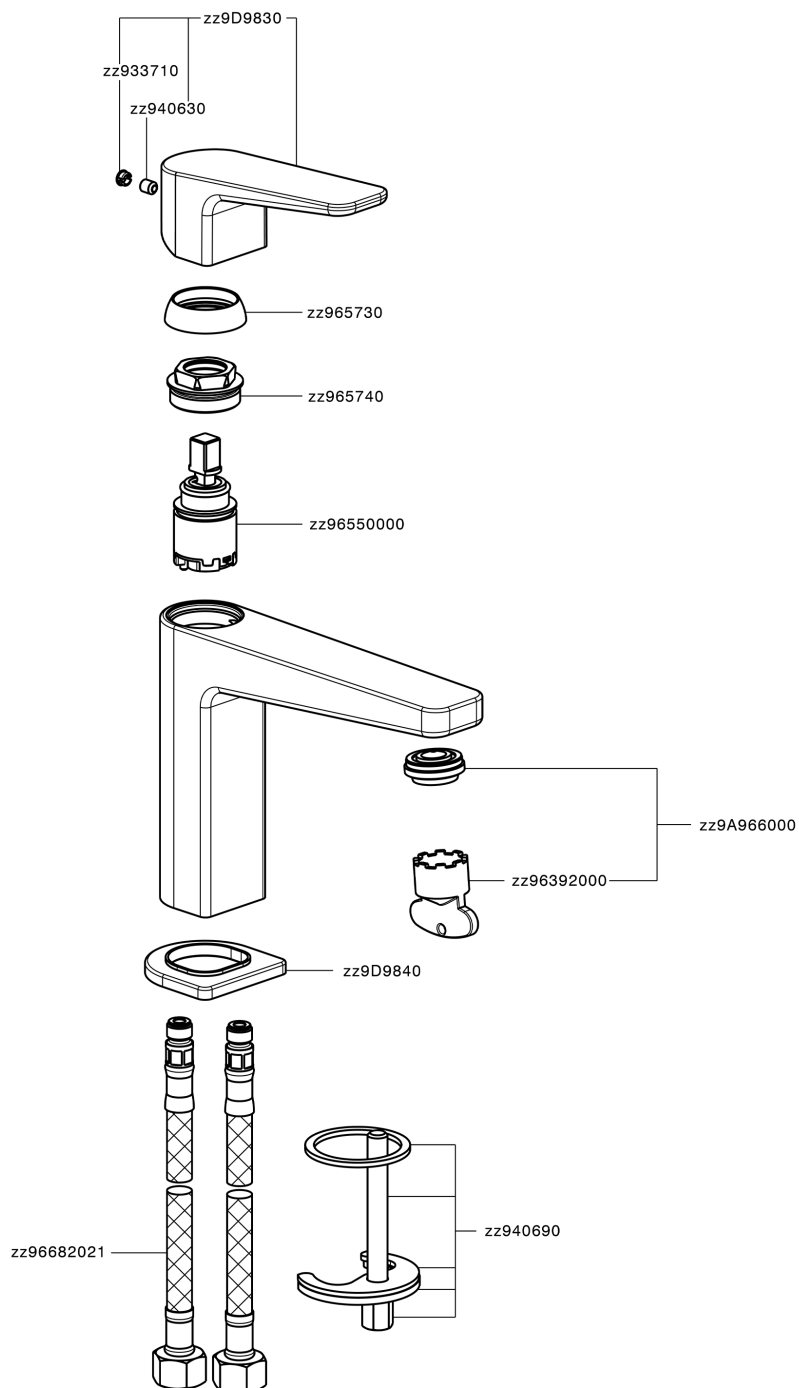

Single lever 'large' washbasin mixer ROCK&ROLL_RK000504

RK000504

<https://en.cisal.it/single-lever-large-washbasin-mixer-rockroll-rk000504>

2026-06-14