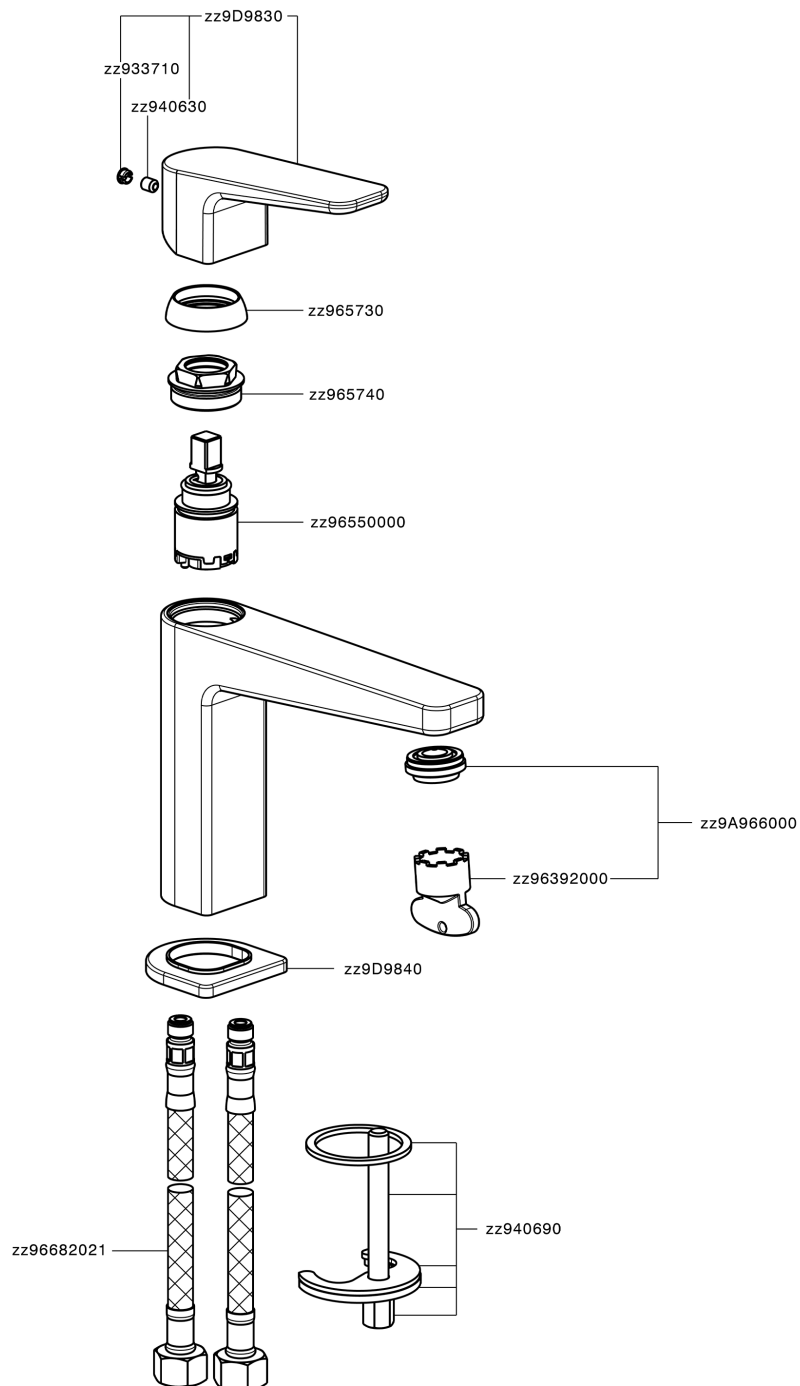

Single lever 'large' washbasin mixer ROCK&ROLL_RK000504

MODEL **RK000504**

Single lever 'large' washbasin mixer, without waste, G.3/8" stainless steel flexible hoses

AVAILABLE FINISHINGS

-  **21** 21 Chrome
-  **2F** 2F Brushed Nickel
-  **40** 40 Matt Black

CHARACTERISTICS

Cartridge Spare Parts **ZZ96550000**

25 mm Cartridge

Single lever 'large' washbasin mixer ROCK&ROLL_RK000504

RK000504

<https://en.cisal.it/single-lever-large-washbasin-mixer-rockroll-rk000504>