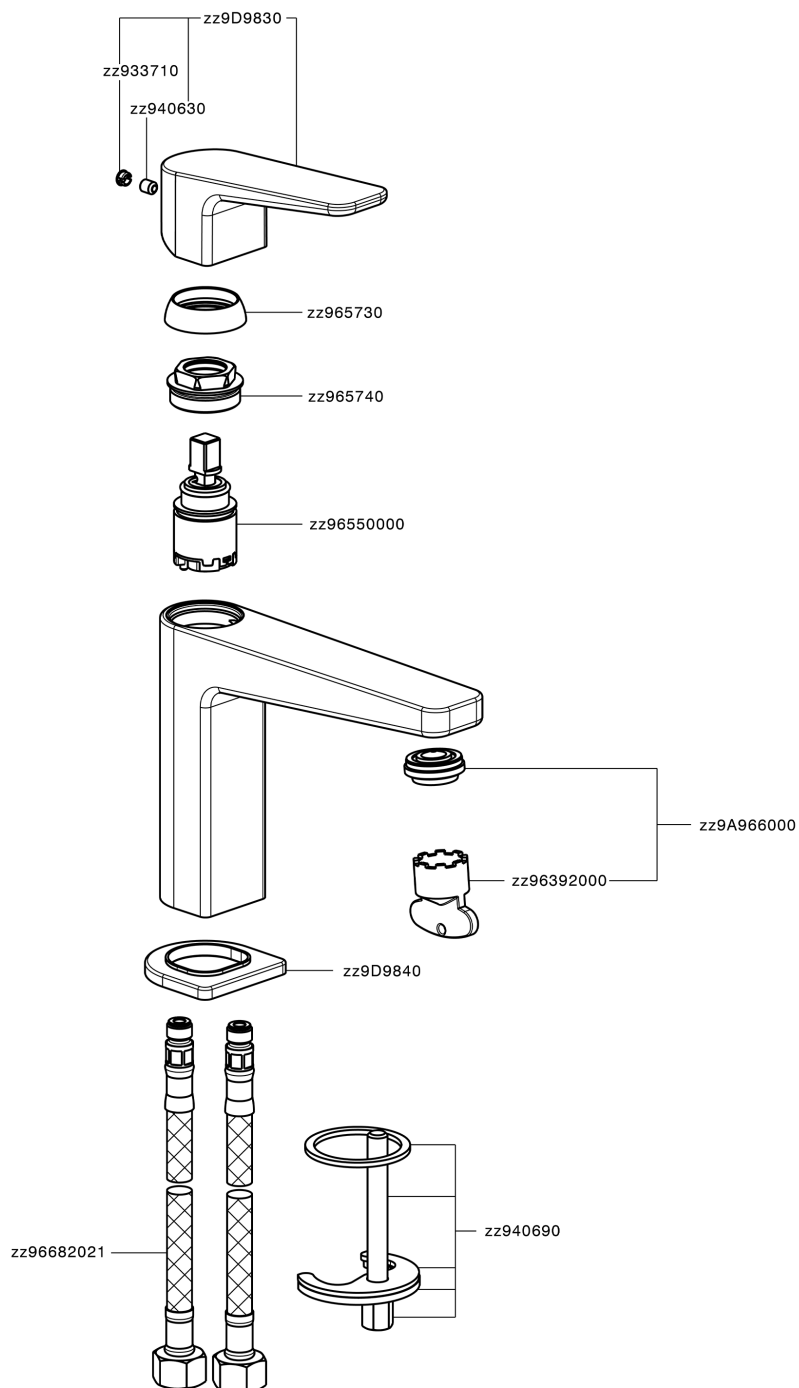

## Single lever 'large' washbasin mixer ROCK&ROLL\_RK000504

RK000504

<https://en.cisal.it/single-lever-large-washbasin-mixer-rockroll-rk000504>

2026-04-16