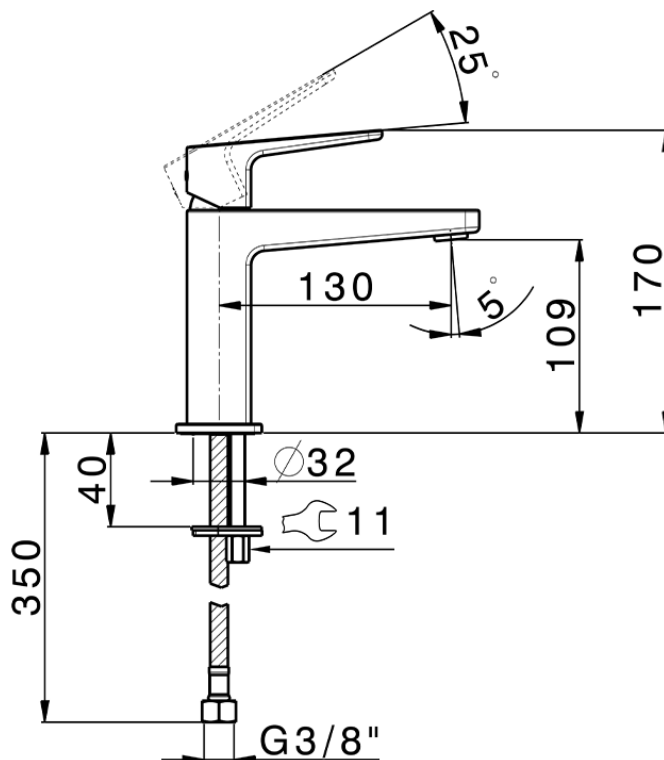

## Single lever 'large' washbasin mixer ROCK&ROLL\_RK000504

RK000504

<https://en.cisal.it/single-lever-large-washbasin-mixer-rockroll-rk000504>

2026-06-14