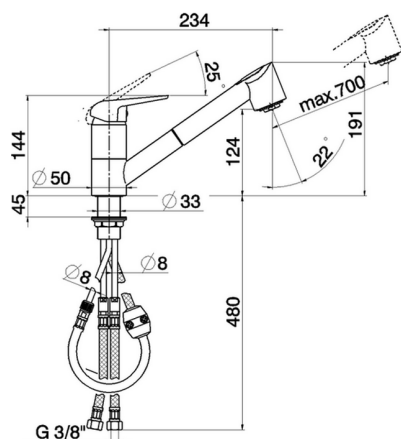

## Single lever sink mixer ES with pull out handspray KITCHEN\_PO002575

MODEL **PO002575**

Single lever sink mixer ES with pull out handspray, swivel spout, 2 sprays handshower, nylon 150 cm. Flexible hose

AVAILABLE FINISHINGS

CHARACTERISTICS

Cartridge Spare Parts **ZZ96423000**

**40 mm Cartridge**

### EcoStop

EcoStop feature limits water flow to approximately 50% of maximum output with one point of resistance on setting. Push slightly past the middle stop only when full water output is required. This will save water up to 50%.

### EnergySave

Thanks to the EnergySave device, only cold water will be drawn if the lever is operated in the central position, so that the water heater will not be engaged and no hot water wasted, leading to considerable savings in energy and costs. The temperature can be adjusted by rotating the lever to the left, until the desired temperature is reached.