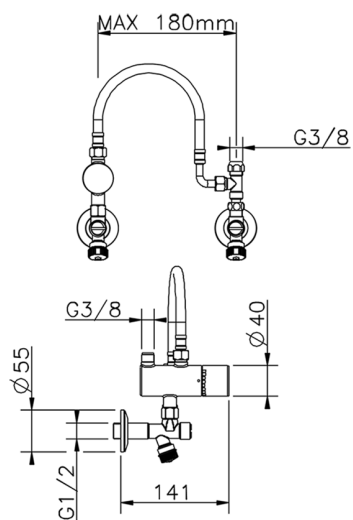

## Temperature limiter COMPONENTS\_TXT83011

MODEL **TXT83011**

Temperature limiter, with installation kit

AVAILABLE FINISHINGS

CHARACTERISTICS

2026-06-10