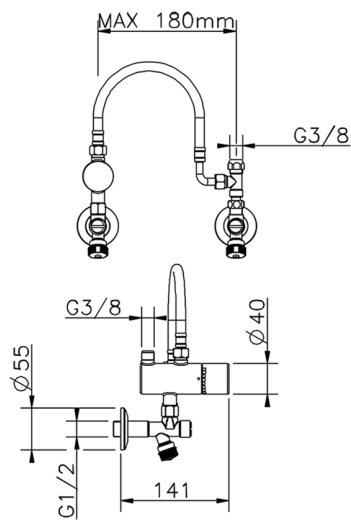

Temperature limiter COMPONENTS_TXT83011

MODEL **TXT83011**

Temperature limiter, with installation kit

AVAILABLE FINISHINGS

CHARACTERISTICS

2026-04-30