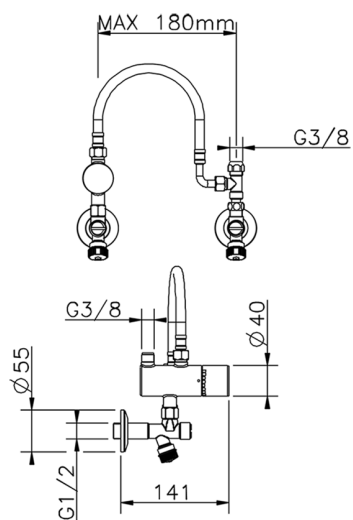

Temperature limiter COMPONENTS_TXT83011

MODEL **TXT83011**

Temperature limiter, with installation kit

AVAILABLE FINISHINGS

CHARACTERISTICS

2026-04-08