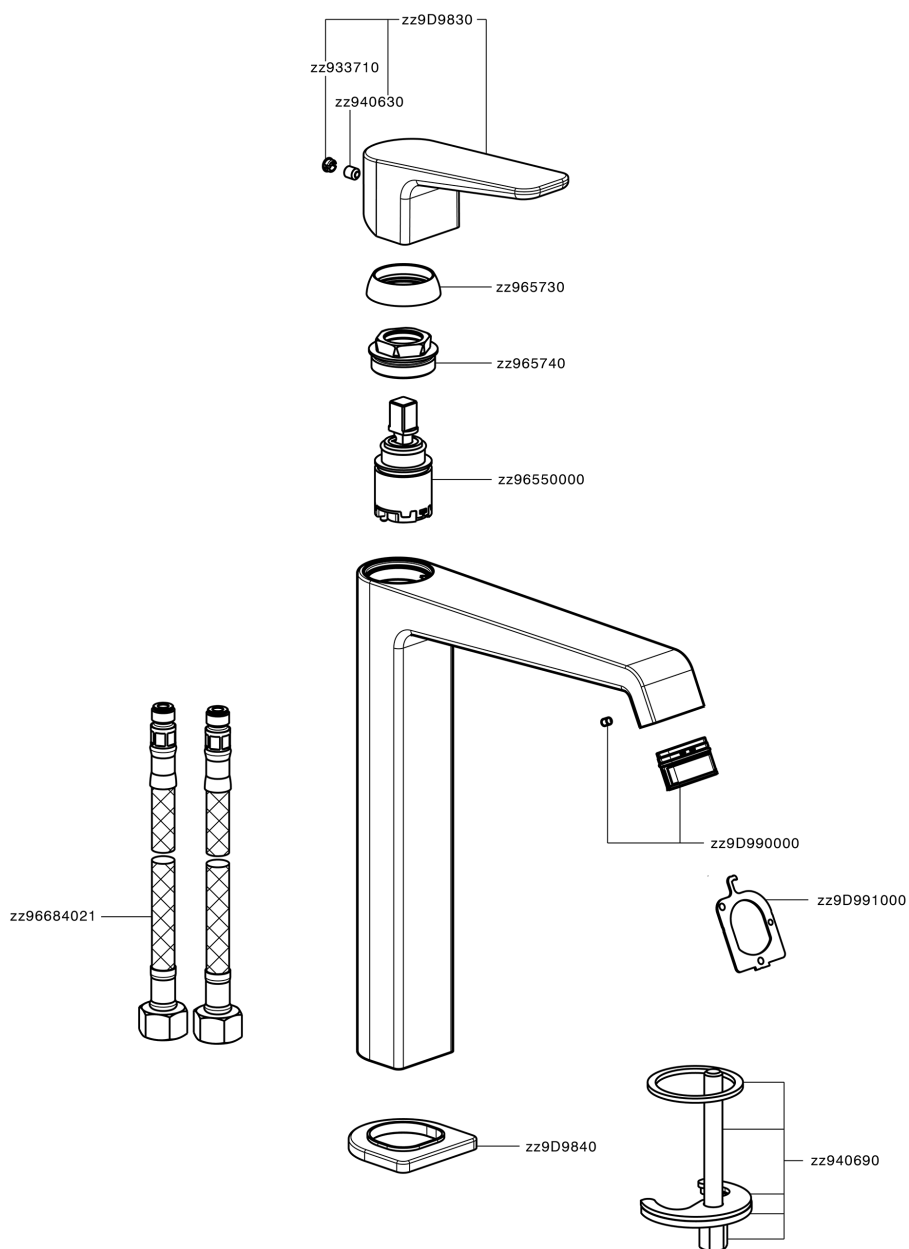

## Single lever tall washbasin mixer ROCK&ROLL\_RL003544

RL003544

<https://en.cisal.it/single-lever-tall-washbasin-mixer-rockroll-rl003544>

2025-12-16